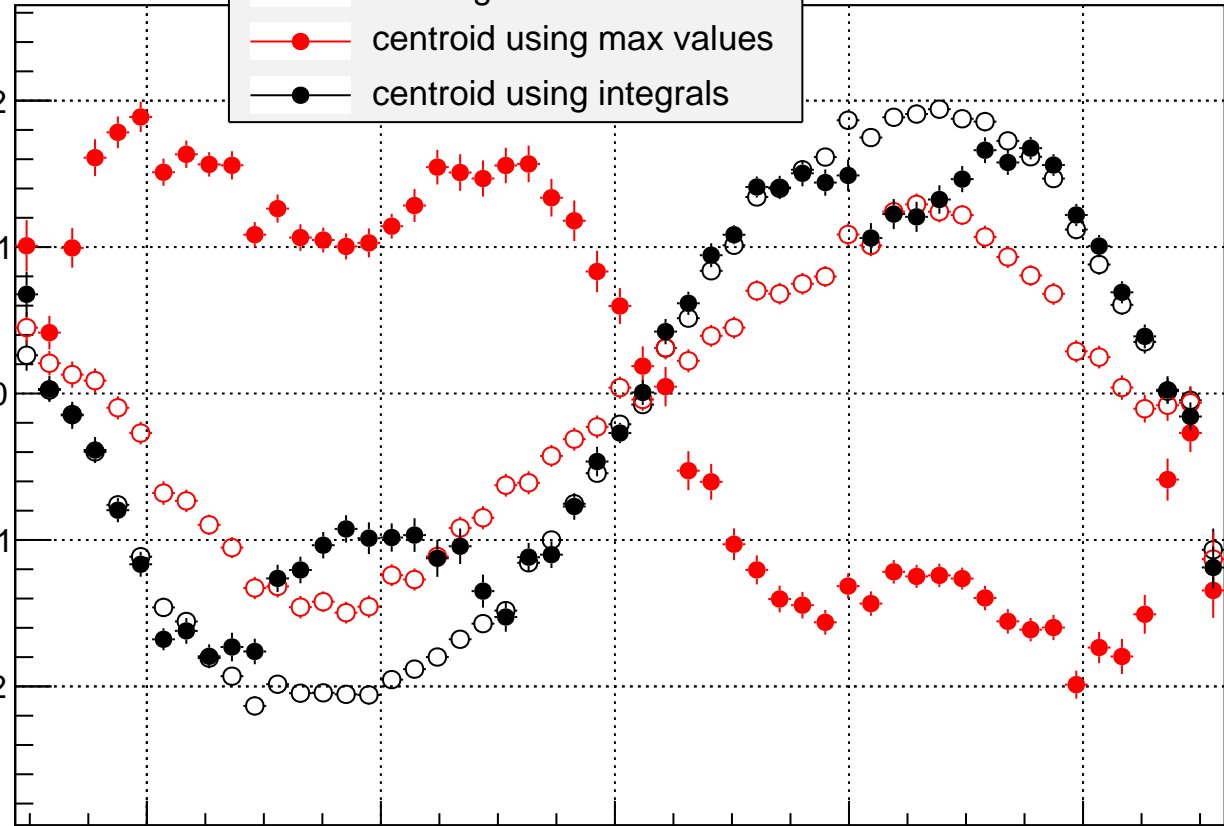

average wire position reconstructed from strips, mm

Entries 31555

hit position w.r.t. strip center