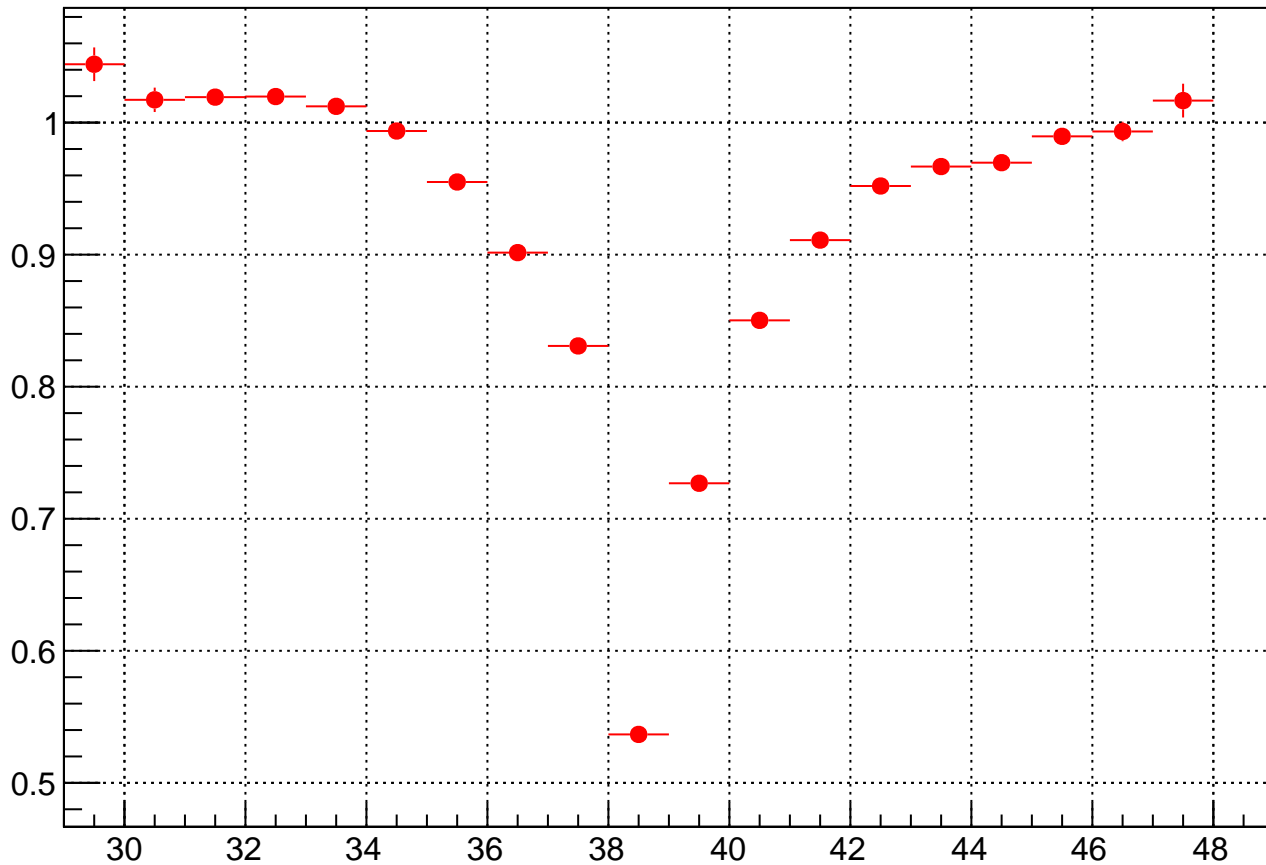

Gain Drop with 55Fe source

Entries 19676

average calibrated gain, R.U.

wire #