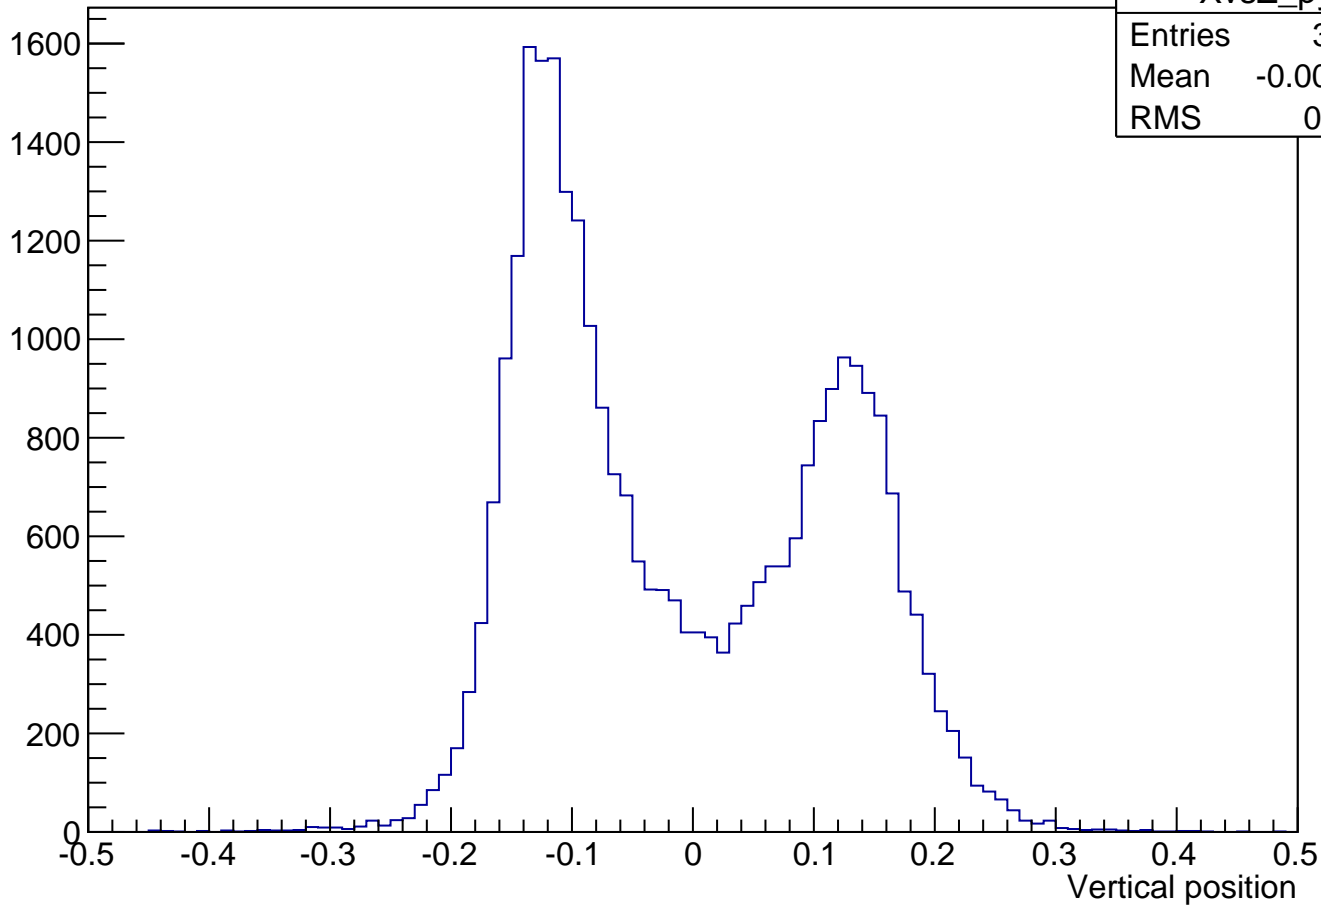

Corrected 'Z' pos, 1950HV, 700 Neg.HV

XvsZ_py

Entries	30366
Mean	-0.009287
RMS	0.1238