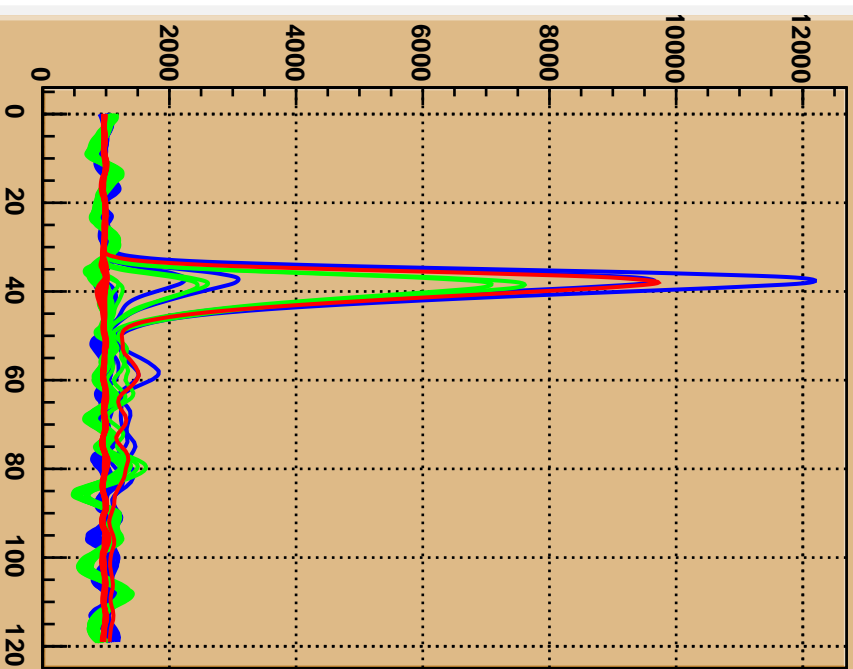

ADC125 raw data

cathode sums normalized by wire