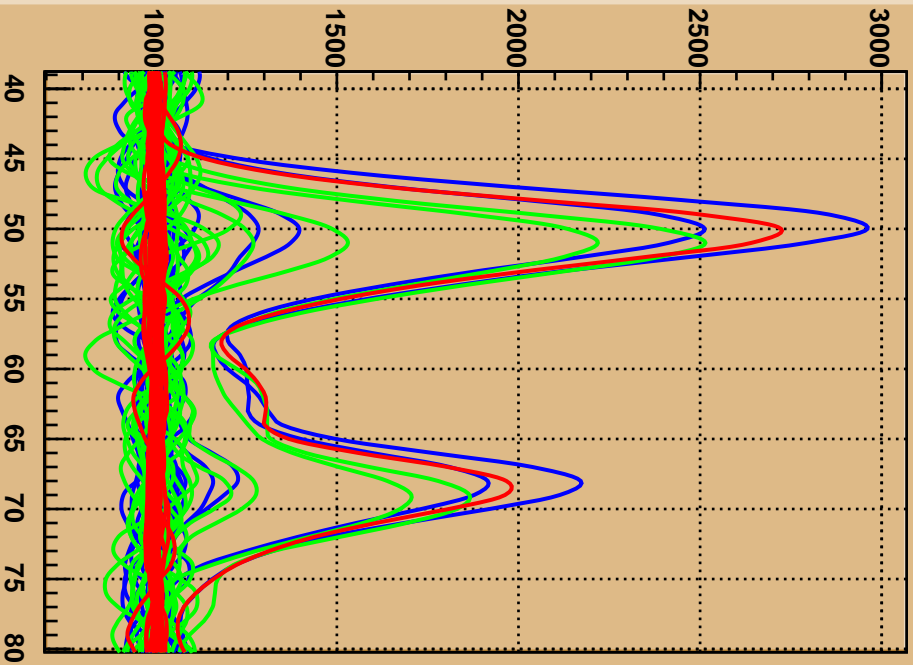

ADC125 raw data

cathode sums normalized by wire