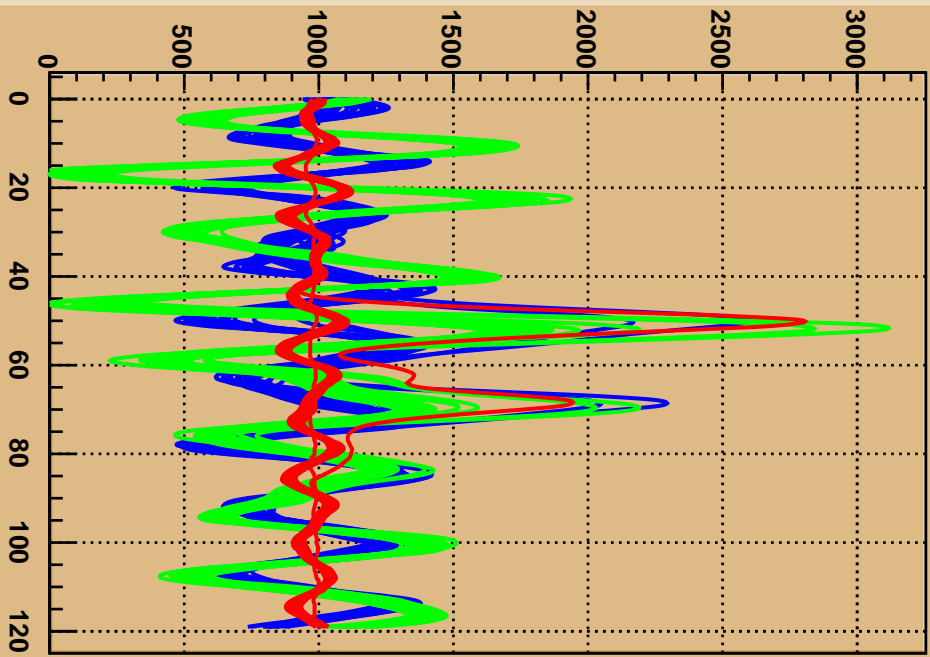

ADC125 raw data

cathode sums normalized by wire