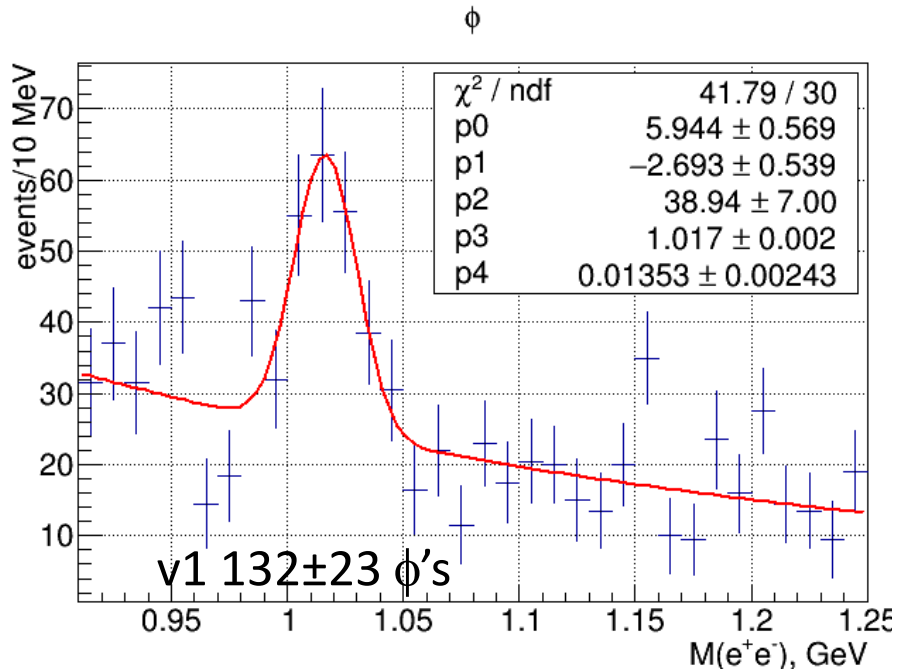

2016 golden runs - version comparison: ϕ