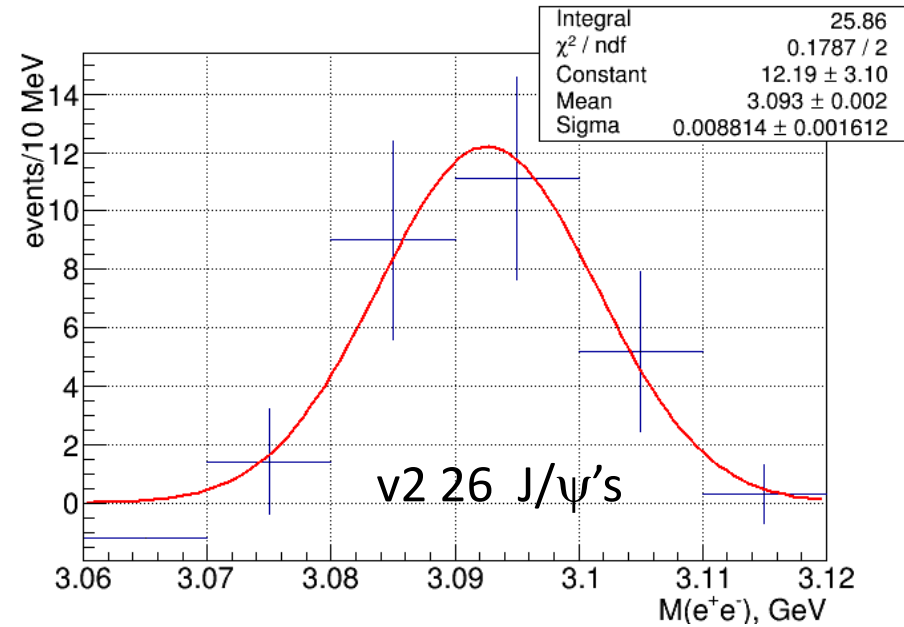

# 2016 golden runs - J/ $\psi$ event overlap: Venn diagrams