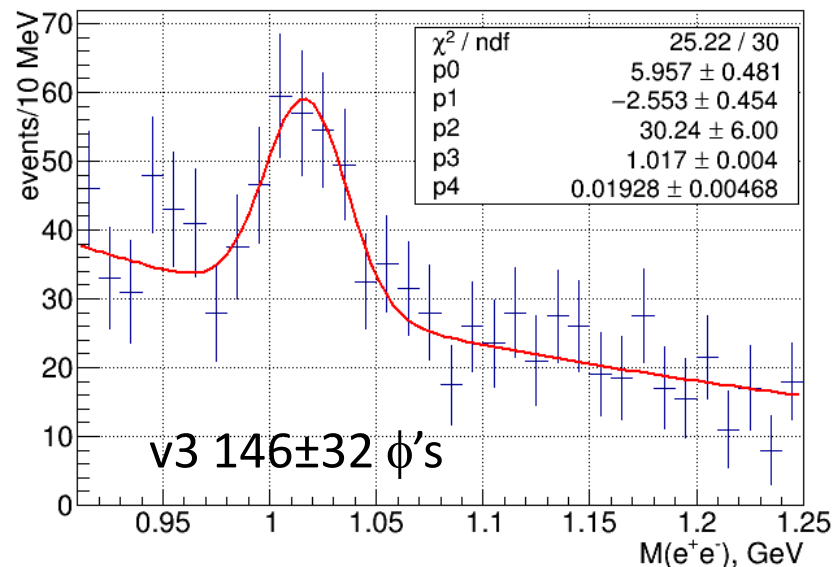

2016 golden runs - version comparison: ϕ