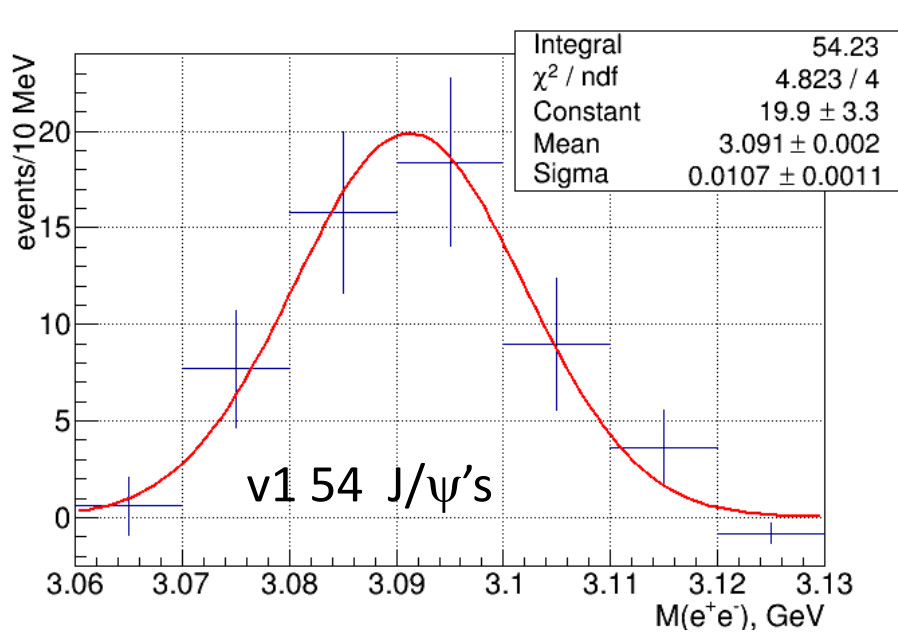

# 2016 golden runs - J/ $\psi$ event overlap: Venn diagrams