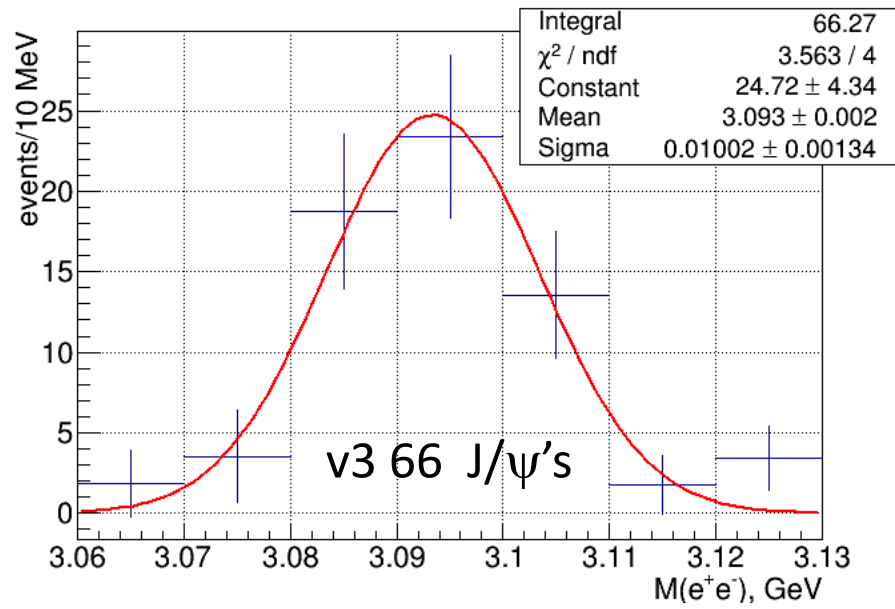

# 2016 golden runs - J/ $\psi$ event overlap: Venn diagrams