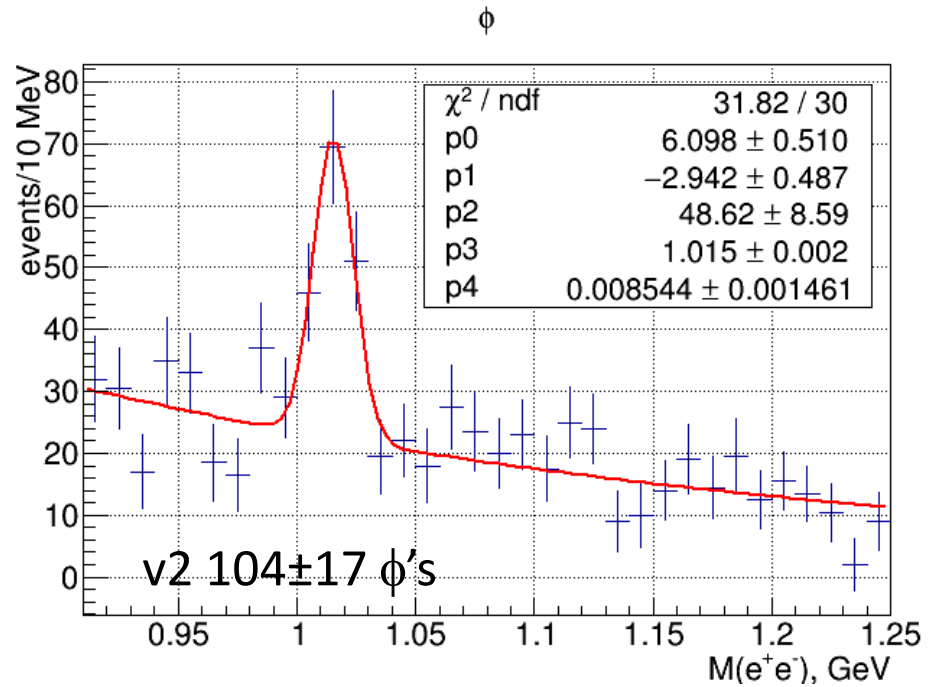

2016 golden runs - version comparison: ϕ