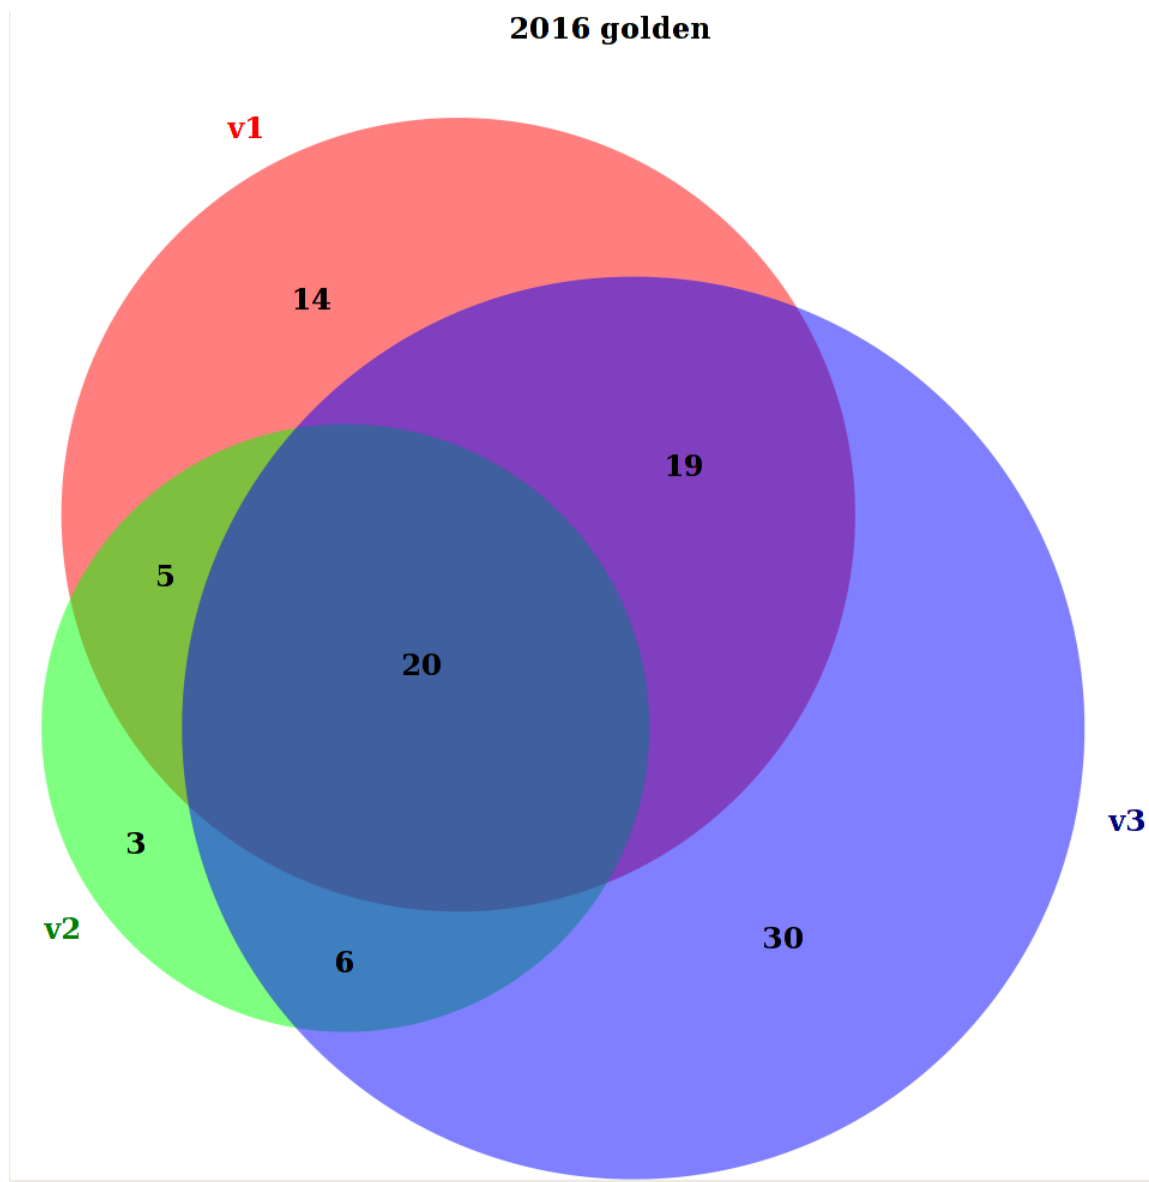

# 2016 golden runs - version comparison: $\phi$

# 2016 golden runs - version comparison: J/ $\psi$

# 2016 golden runs - J/ $\psi$ event overlap: Venn diagrams

# 2016 golden runs - $J/\psi$ event overlap: Venn diagrams