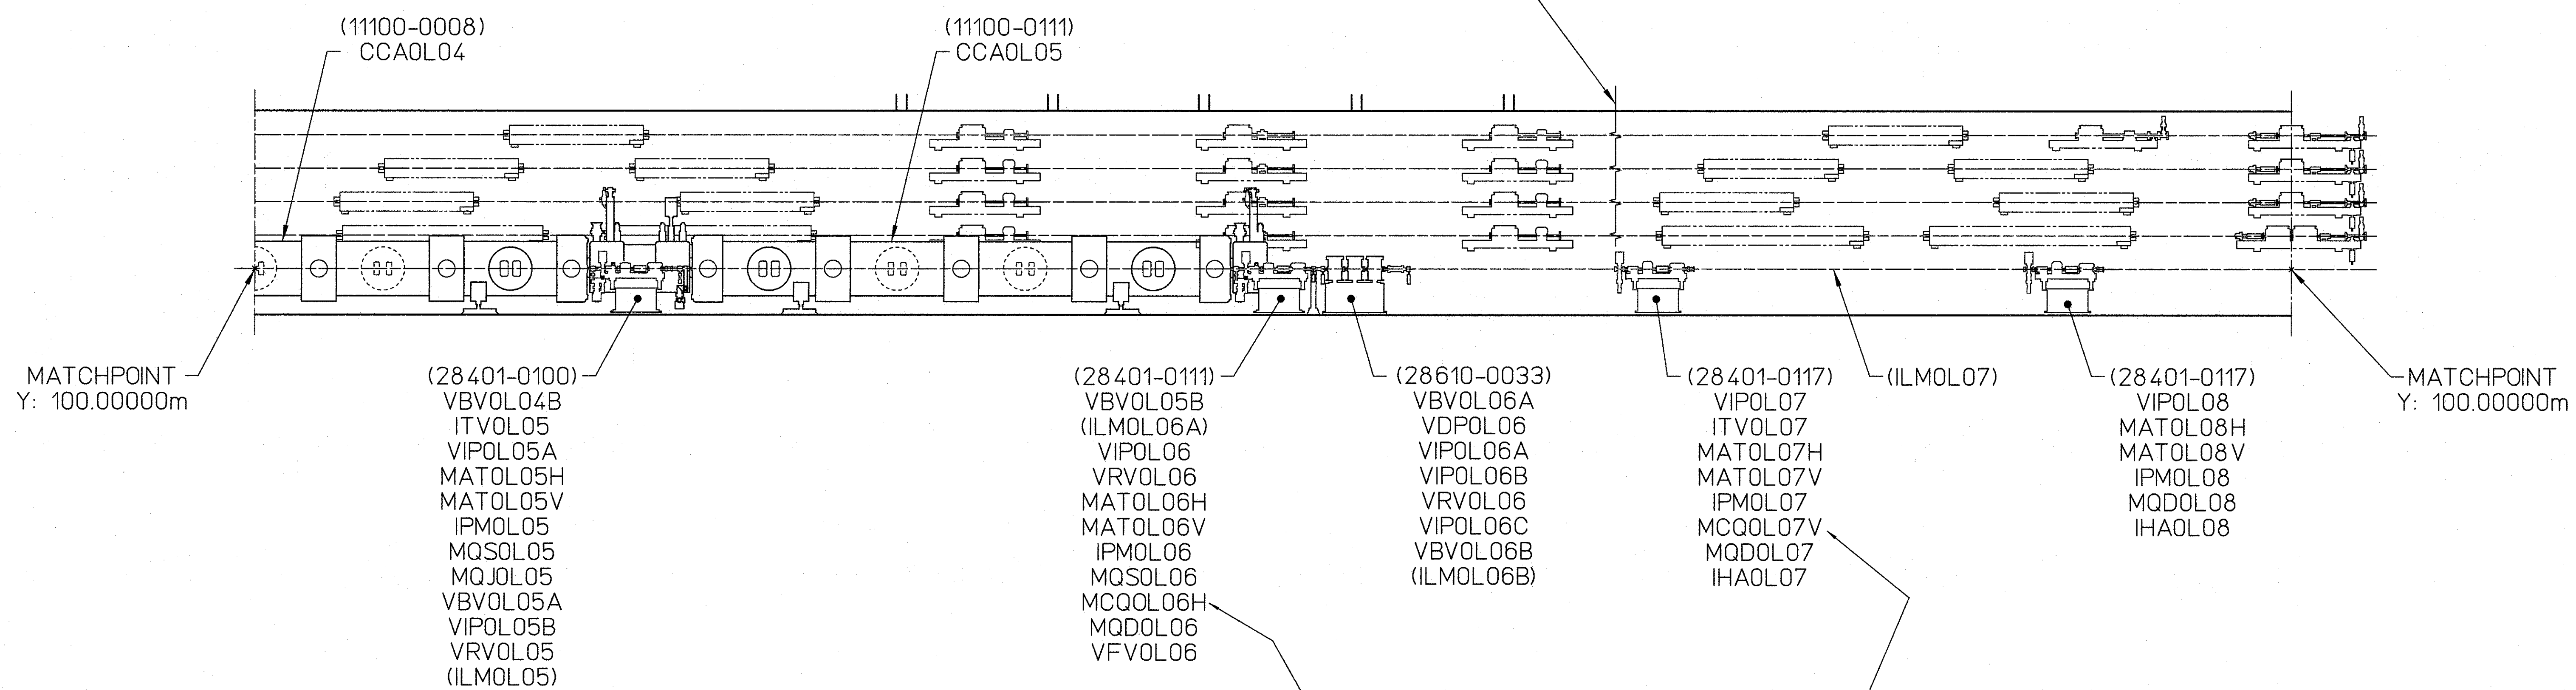

- (45MEV DUMP)
- ITV4D00
  - VIP4D00
  - IPM4D00
  - VTC4D00
  - IHA4D00
  - IOR4D00
  - VRV4D00
  - (ILM4D00)
  - IDL4D00

NOTE:  
CALLOUTS FOR DEVICES SHOWN IN  
PHANTOM ON LINES 2, 4, 6 & 8  
PRIOR TO THIS LINE ARE ON  
DRAWING #28405-E-0029

Replace with MAT correctors. (note orientation -H, -V)  
Continued on 28405-0003