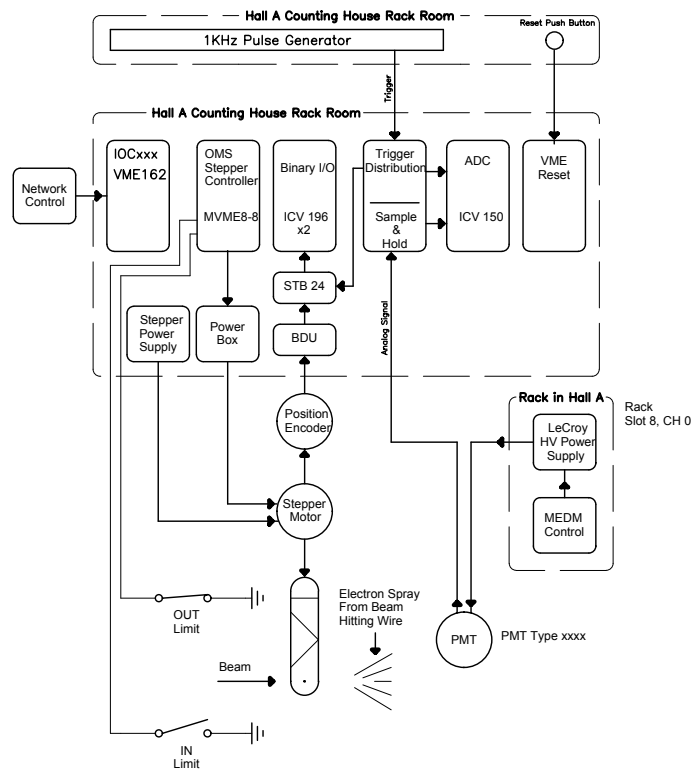

Hall A Wire Scanners IHA1C07A

Wire Scanners located in alcove on the Hall A side of the Shield Wall

Hall A Wire Scanners IHA1C07B

Both Wire Scanners share one PMT. It is located in alcove on the Hall A side of the Shield Wall near STA XXXX

Printed: Fri Jul 02, 2004 11:11:59

Title Hall A Wire Scanners IHA1C07A & B		
Size B	Number	Rev
Date Fri, Jul 02, 2004	Drawn by A.R.DAY	
Filename IHA1C07AB.sch	Sheet 1 of 1	