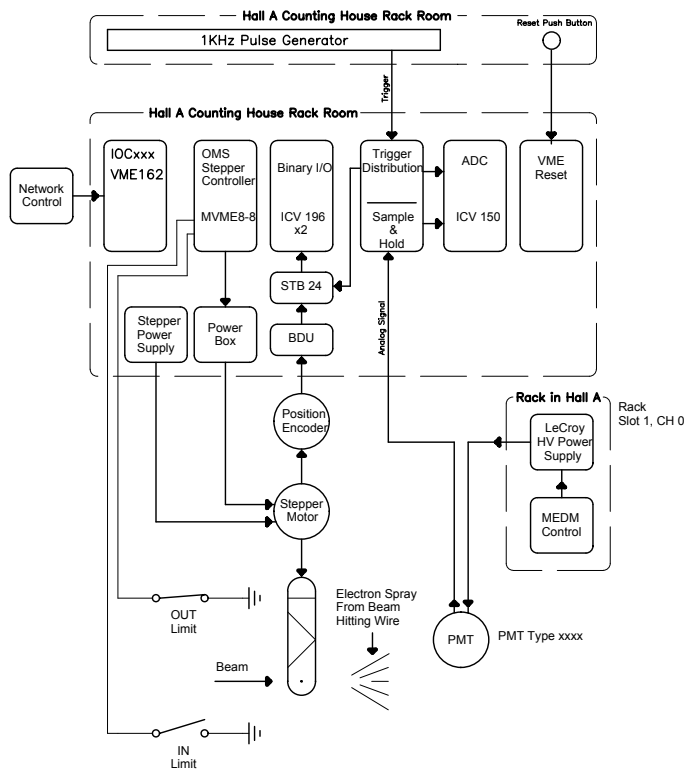

Hall A Wire Scanners IHA1C07A

Wire Scanners located in alcove on the Hall A side of the Shield Wall

Hall A Wire Scanners IHA1C07B

Both Wire Scanners share one PMT. It is located in alcove on the Hall A side of the Shield Wall near STA XXXX

Printed: Fri Jul 02, 2004 11:11:59

Title Hall A Wire Scanners IHA1C07A & B		
Size B	Number	Rev
Date Fri, Jul 02, 2004	Drawn by A.R.DAY	
Filename IHA1C07AB.sch	Sheet 1 of 1	