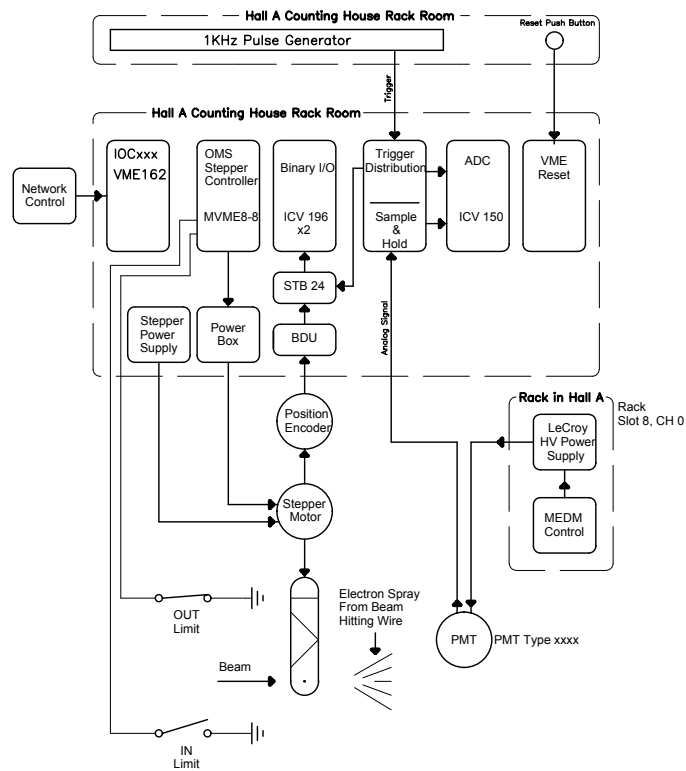

Hall A Wire Scanners IHA1C18A

Wire Scanners located in alcove on the Hall A side of the Shield Wall

Hall A Wire Scanners IHA1C18B

Both Wire Scanners share one PMT. It is located in alcove on the Hall A side of the Shield Wall near STA XXXX

Printed: Fri Jul 02, 2004 11:11:27

Title Hall A Wire Scanners IHA1C18A & B		
Size B	Number	Rev
Date Fri, Jul 02, 2004	Drawn by A.R.DAY	
Filename IHA1C18AB.sch	Sheet 1 of 1	