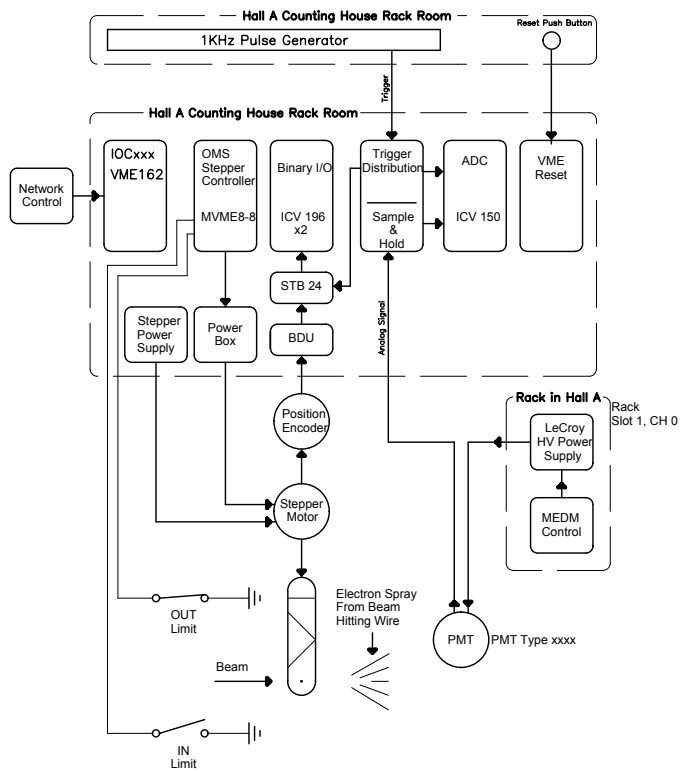

Hall A Wire Scanners IHA1C18A

Wire Scanners located in alcove on the Hall A side of the Shield Wall

Hall A Wire Scanners IHA1C18B

Both Wire Scanners share one PMT. It is located in alcove on the Hall A side of the Shield Wall near STA XXXX

Printed: Fri Jul 02, 2004 11:11:27

Title Hall A Wire Scanners IHA1C18A & B		
Size B	Number	Rev
Date Fri, Jul 02, 2004	Drawn by A.R.DAY	
Filename IHA1C18AB.sch	Sheet 1 of 1	