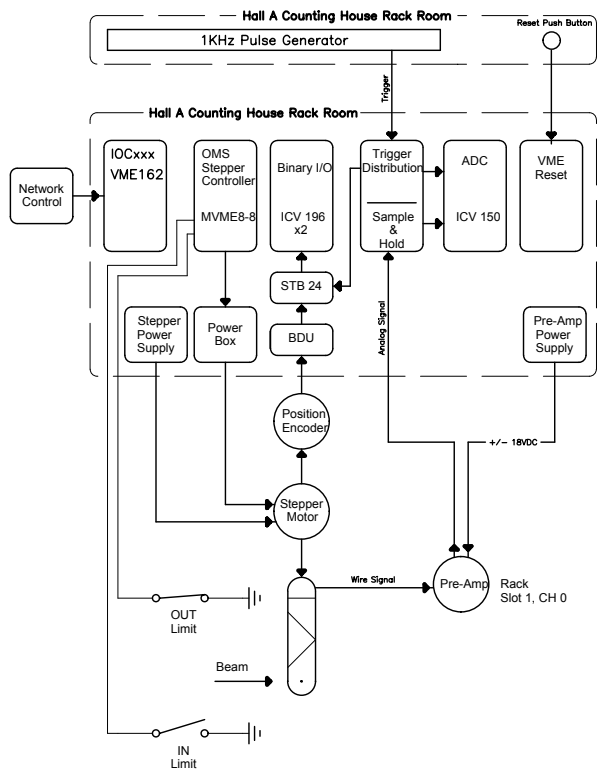

Hall A Wire Scanners IHA1H03A

Wire Scanners located in alcove on the Hall A side of the Shield Wall

Hall A Wire Scanners IHA1H03B

Both Wire Scanners use Saclay built Pre-amp. which is located next to the beamline near the target in Hall A . STA XXXX

Printed: Fri Jul 02, 2004 11:22:32

Title		
Hall A Wire Scanners IHA1H03A & B		
Size	Number	Rev
B		
Date	Fri, Jul 02, 2004	Drawn by A.R.DAY
Filename	IHA1H03AB.sch	Sheet 1 of 1