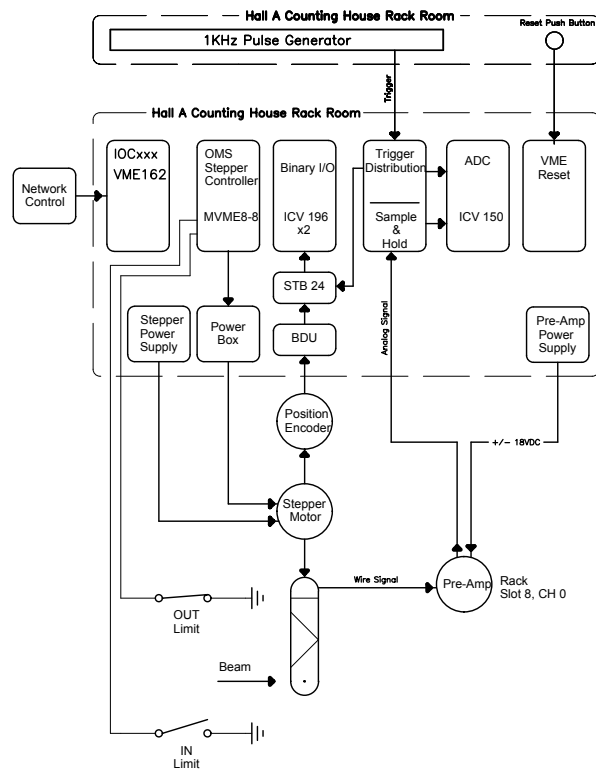

Hall A Wire Scanners IHA1H03A

Wire Scanners located in alcove on the Hall A side of the Shield Wall

Hall A Wire Scanners IHA1H03B

Both Wire Scanners use Saclay built Pre-amp. which is located next to the beamline near the target in Hall A . STA XXXX

Printed: Fri Jul 02, 2004 11:22:32

Title		
Hall A Wire Scanners IHA1H03A & B		
Size	Number	Rev
B		
Date	Fri, Jul 02, 2004	Drawn by A.R.DAY
Filename	IHA1H03AB.sch	Sheet 1 of 1