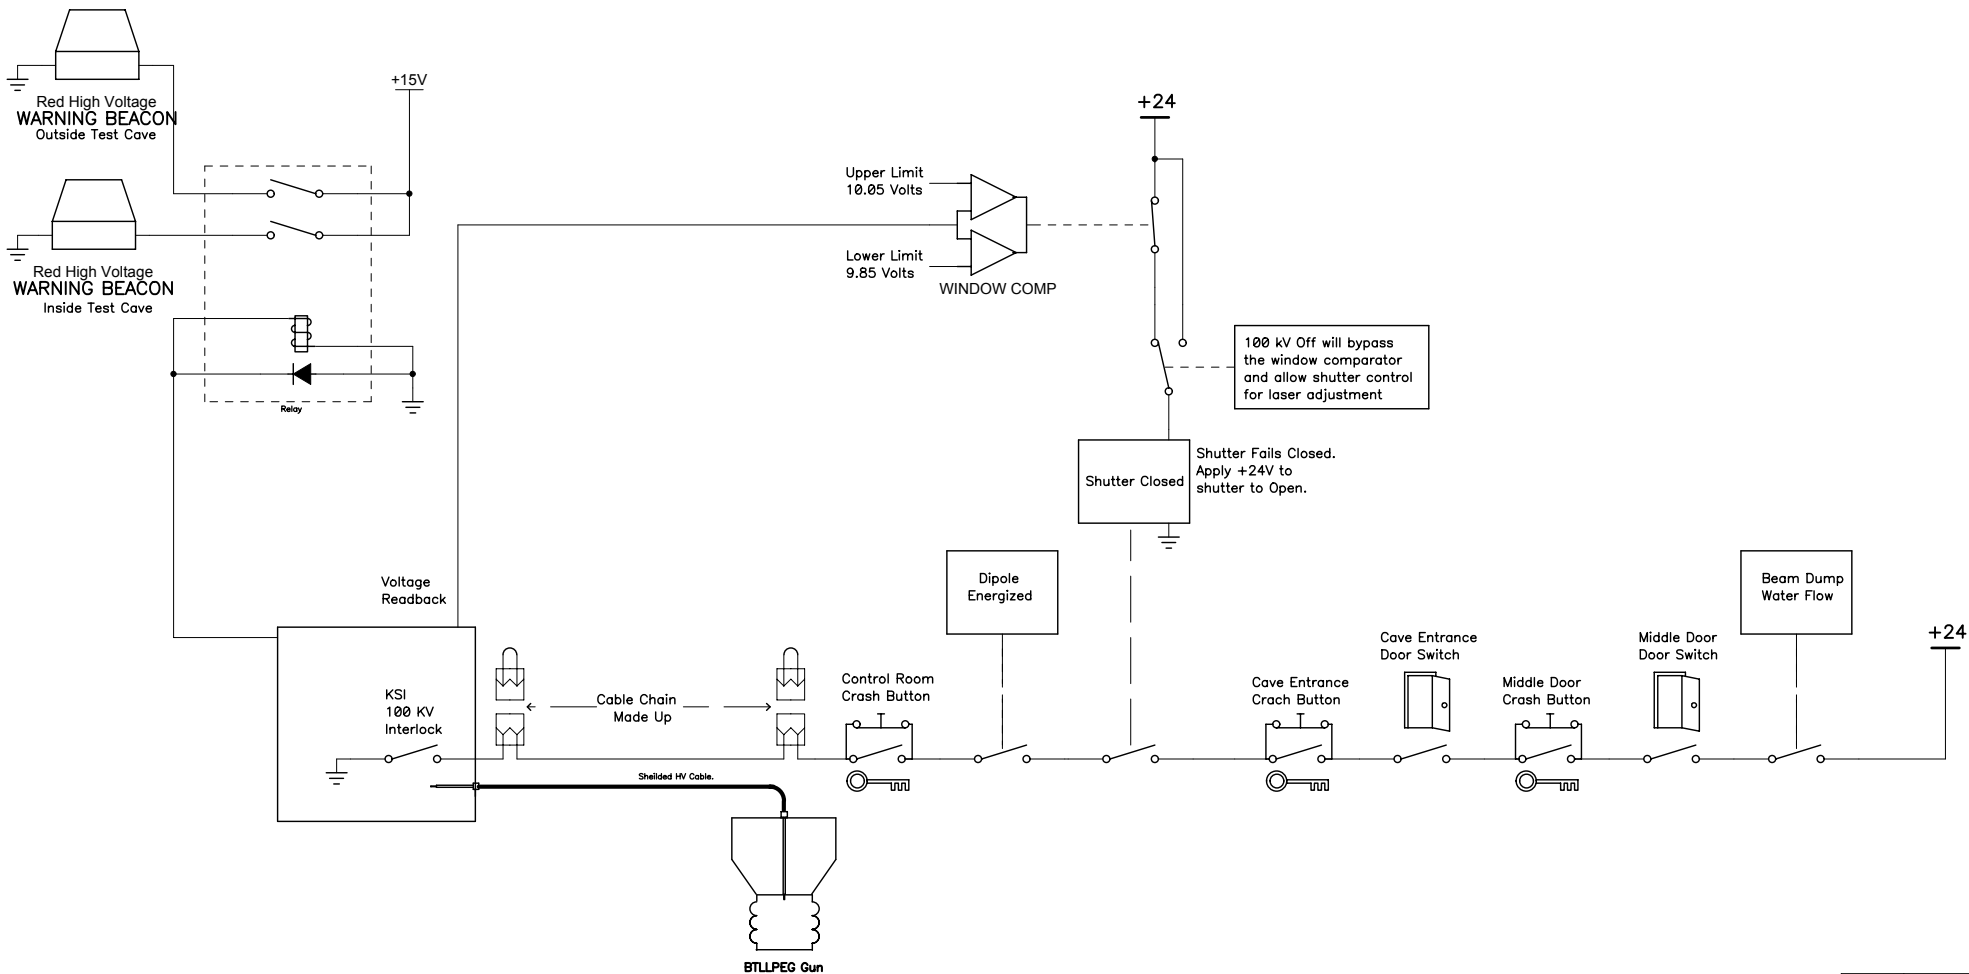

BTLLPEG HIGH VOLTAGE ENABLE INTERLOCK CHAIN

Printed: Wed Nov 27, 2002 11:45:16

Title			Test Cave High Voltage Interlock		
Size	Number		Rev		
B					
Date	Fri Nov 22, 2002		Drawn by A.R.DAY		
Filename	btllpeg_HV_Interlock.sch		Sheet 1 of 1		