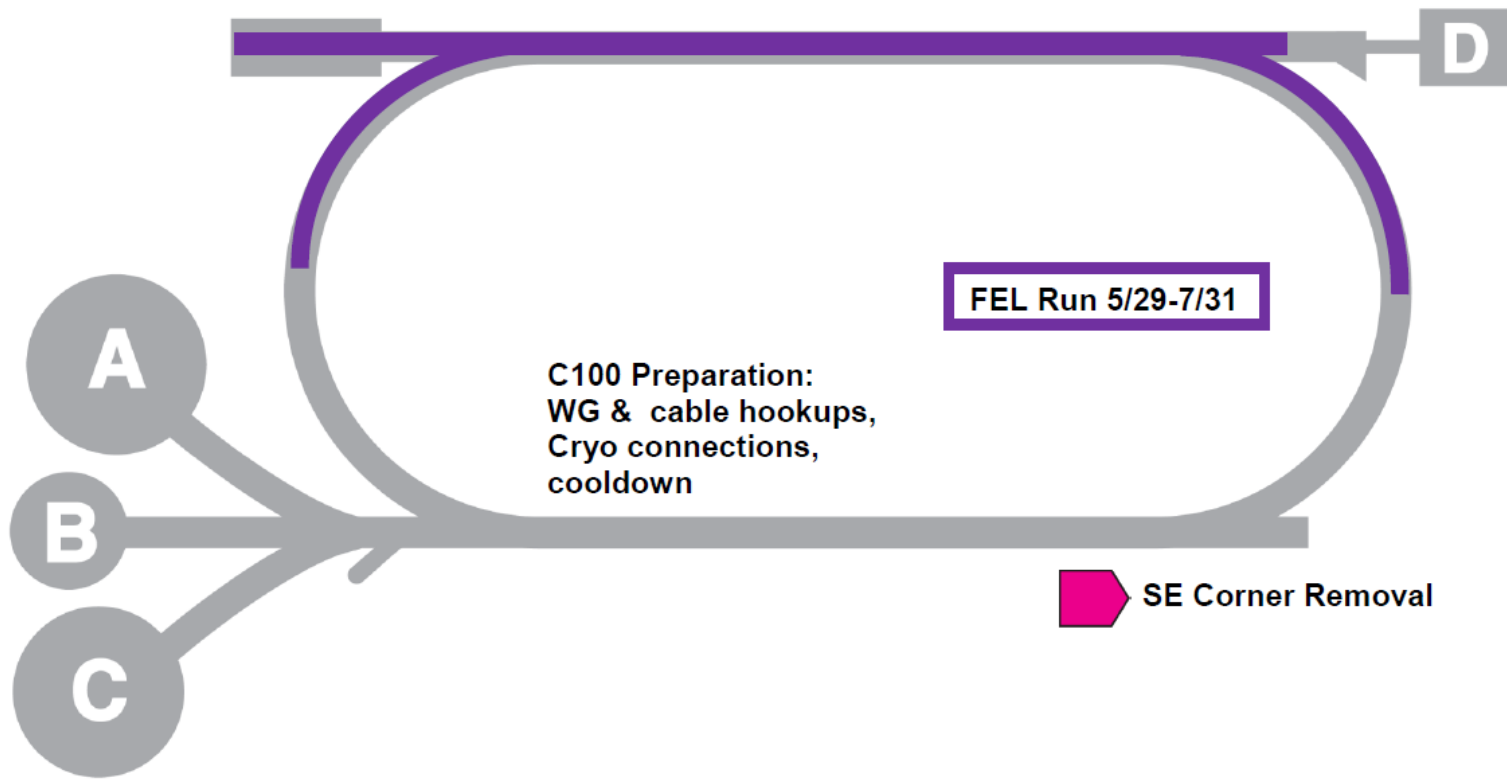

**ODH** Special Area

 Radiation

 General

 Keep Out

 Electrical

 Vacuum

 Penetration

 Alignment

 Material Handling

Last updated: 5/14/12 10:53

**ATLis Work Map**  
May 21-25, 2012

# LSD Near Term Overview

*Monday - Friday 5/28/12 – 6/1/12*

- PEPPo run 24/7
  - Inj / NLinac beam permit
- Network & target survey & alignment
- SE Recombiner removal
- Cryomodule hookup

PEPPo Run 24/7

**ODH** Special Area