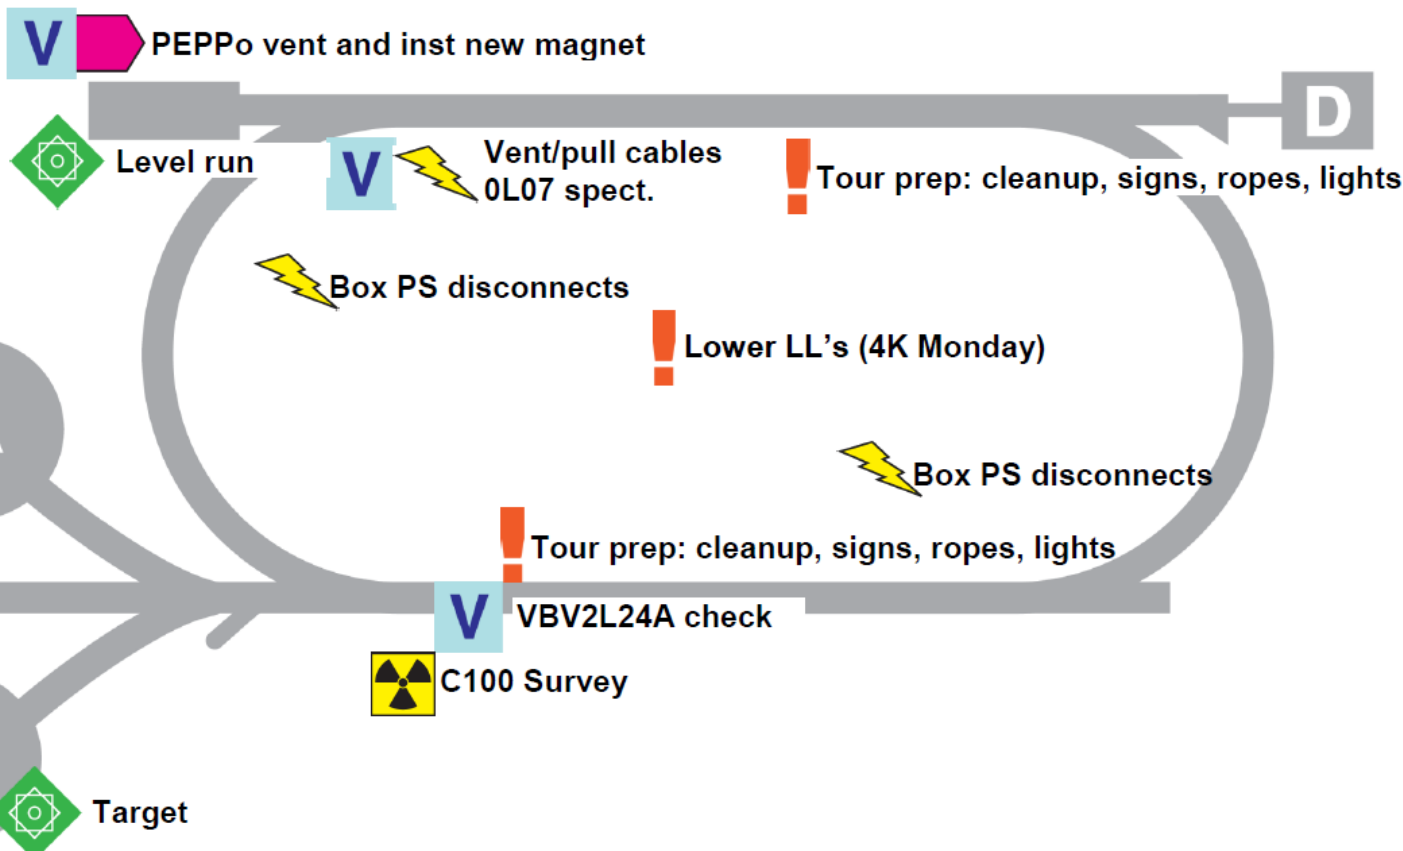

ODH Special Area	Radiation	General
Keep Out	Electrical	Vacuum
Penetration	Alignment	Material Handling

Last updated: 5/14/12 10:53

ATLis Work Map
Friday 5/18/12