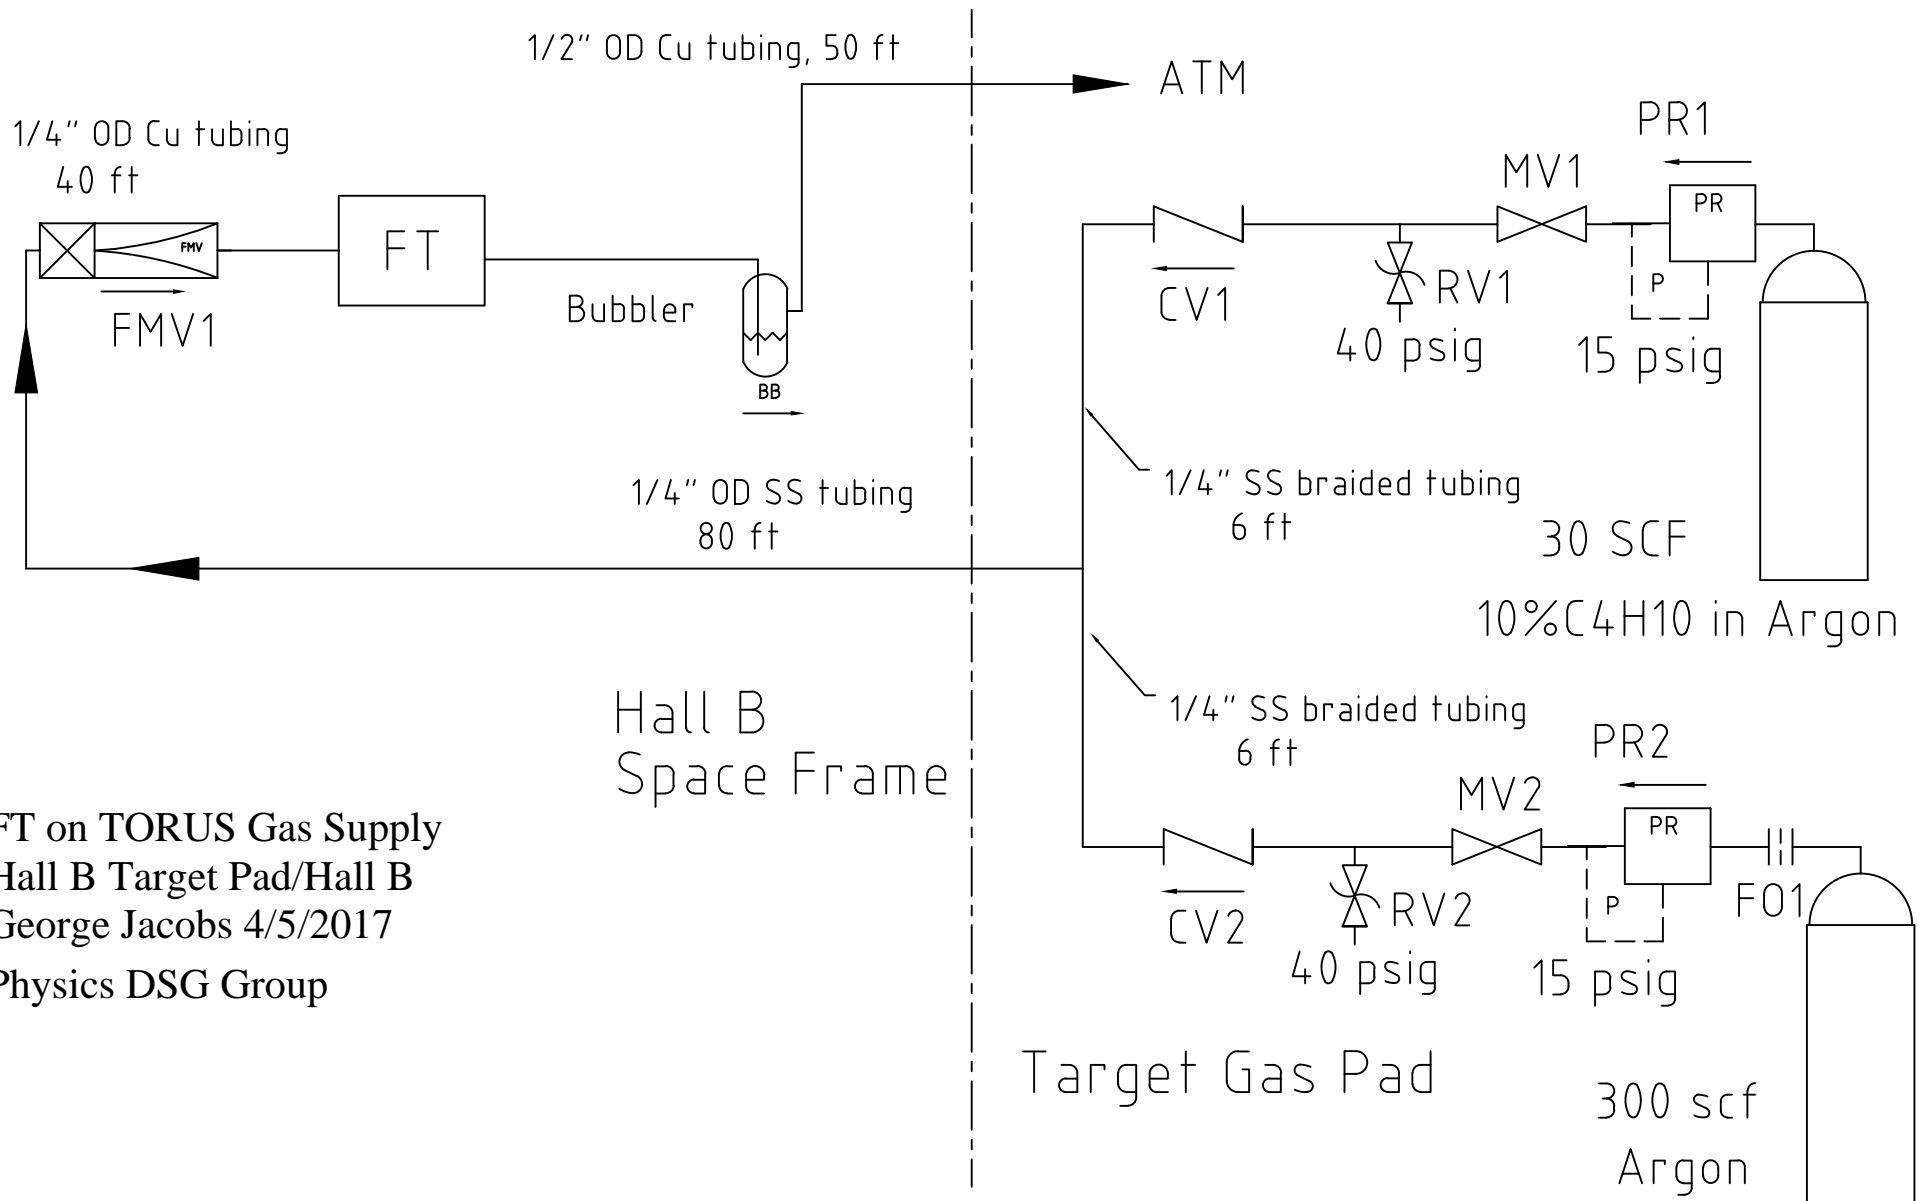

FT on TORUS Gas Supply Diagram

FT on TORUS Gas Supply
 Hall B Target Pad/Hall B
 George Jacobs 4/5/2017
 Physics DSG Group