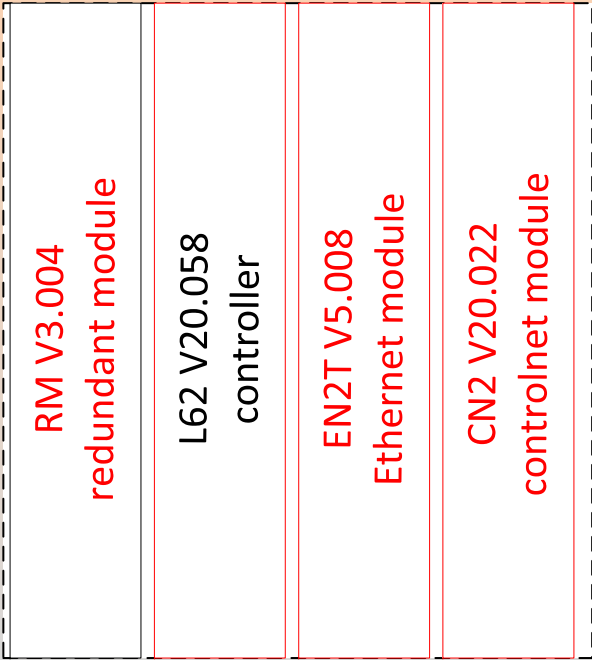

SHMS PLC

IP: 129.57.165.13

primary
chassis

secondary
chassis