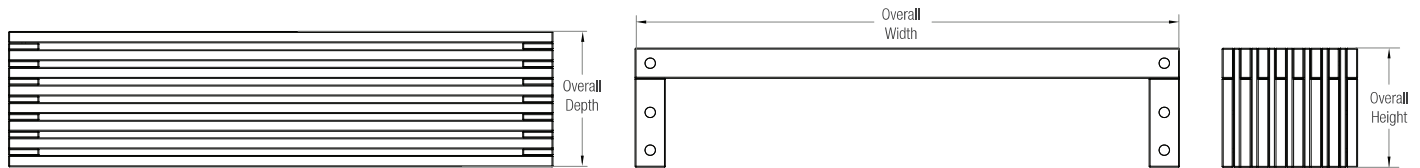

NOMINAL DIMENSIONS

MODEL	OVERALL DEPTH	OVERALL WIDTH	OVERALL HEIGHT	OVERALL WEIGHT
SBHUD-72F	17.9" (455 mm)	72" (1829 mm)	15.8" (401 mm)	192.8 lbs (87.5 kg)
SBHUD-72S	17.9" (455 mm)	72" (1829 mm)	15.8" (401 mm)	219.2 lbs (99.4 kg)
SBHUD-96F	17.9" (455 mm)	96" (2438 mm)	15.8" (401 mm)	262.6 lbs (119.1 kg)
SBHUD-96S	17.9" (455 mm)	96" (2438 mm)	15.8" (401 mm)	291.0 lbs (132.0 kg)