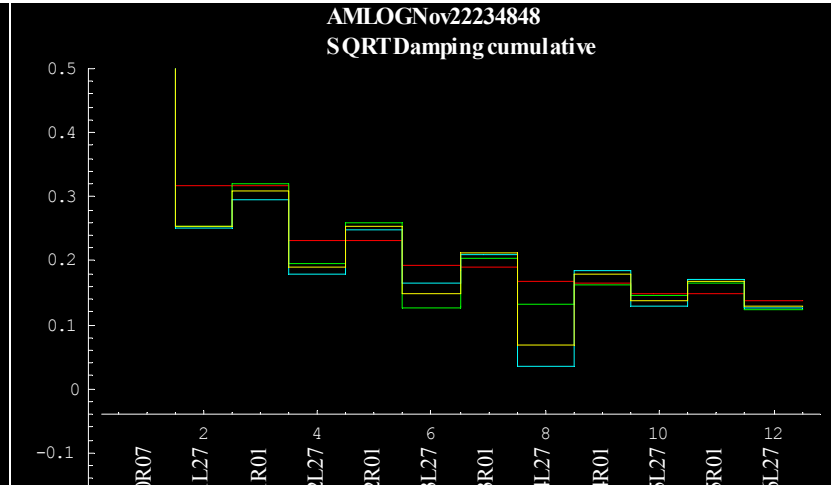

November 22 2003 Data 0R to 6L

Jul 16 2004 Data 0R to 6L

Coupling & Matching