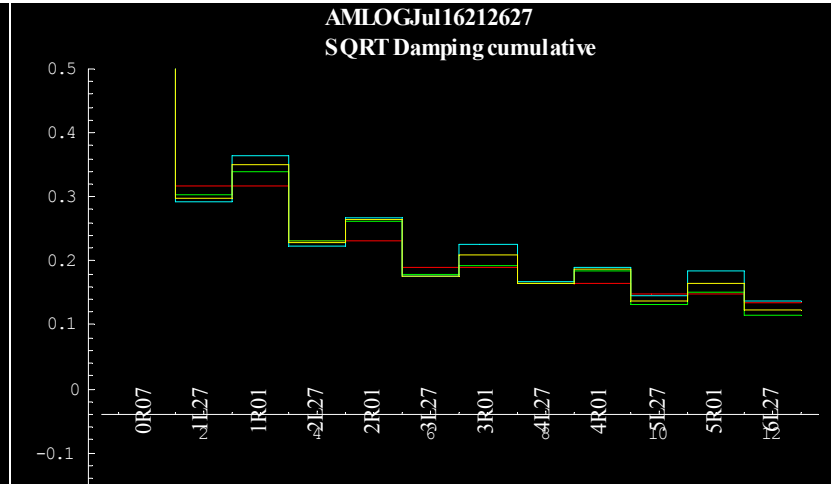

November 22 2003 Data 0R to 6L

Jul 16 2004 Data 0R to 6L

Coupling & Matching