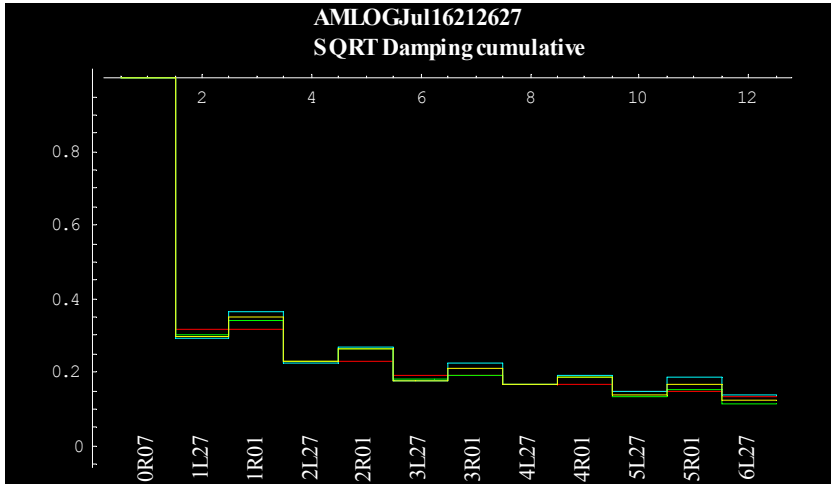

November 22 2003 Data 0R to 6L

Jul 16 2004 Data 0R to 6L

Coupling & Matching