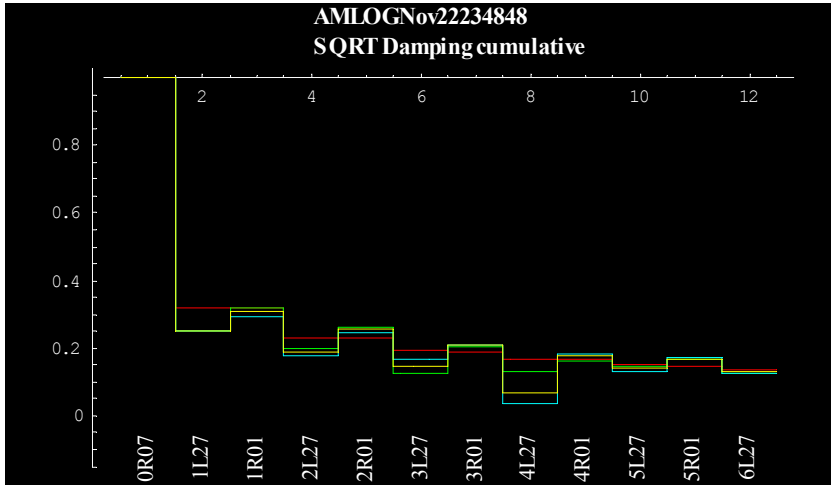

November 22 2003 Data 0R to 6L

Jul 16 2004 Data 0R to 6L

Coupling & Matching