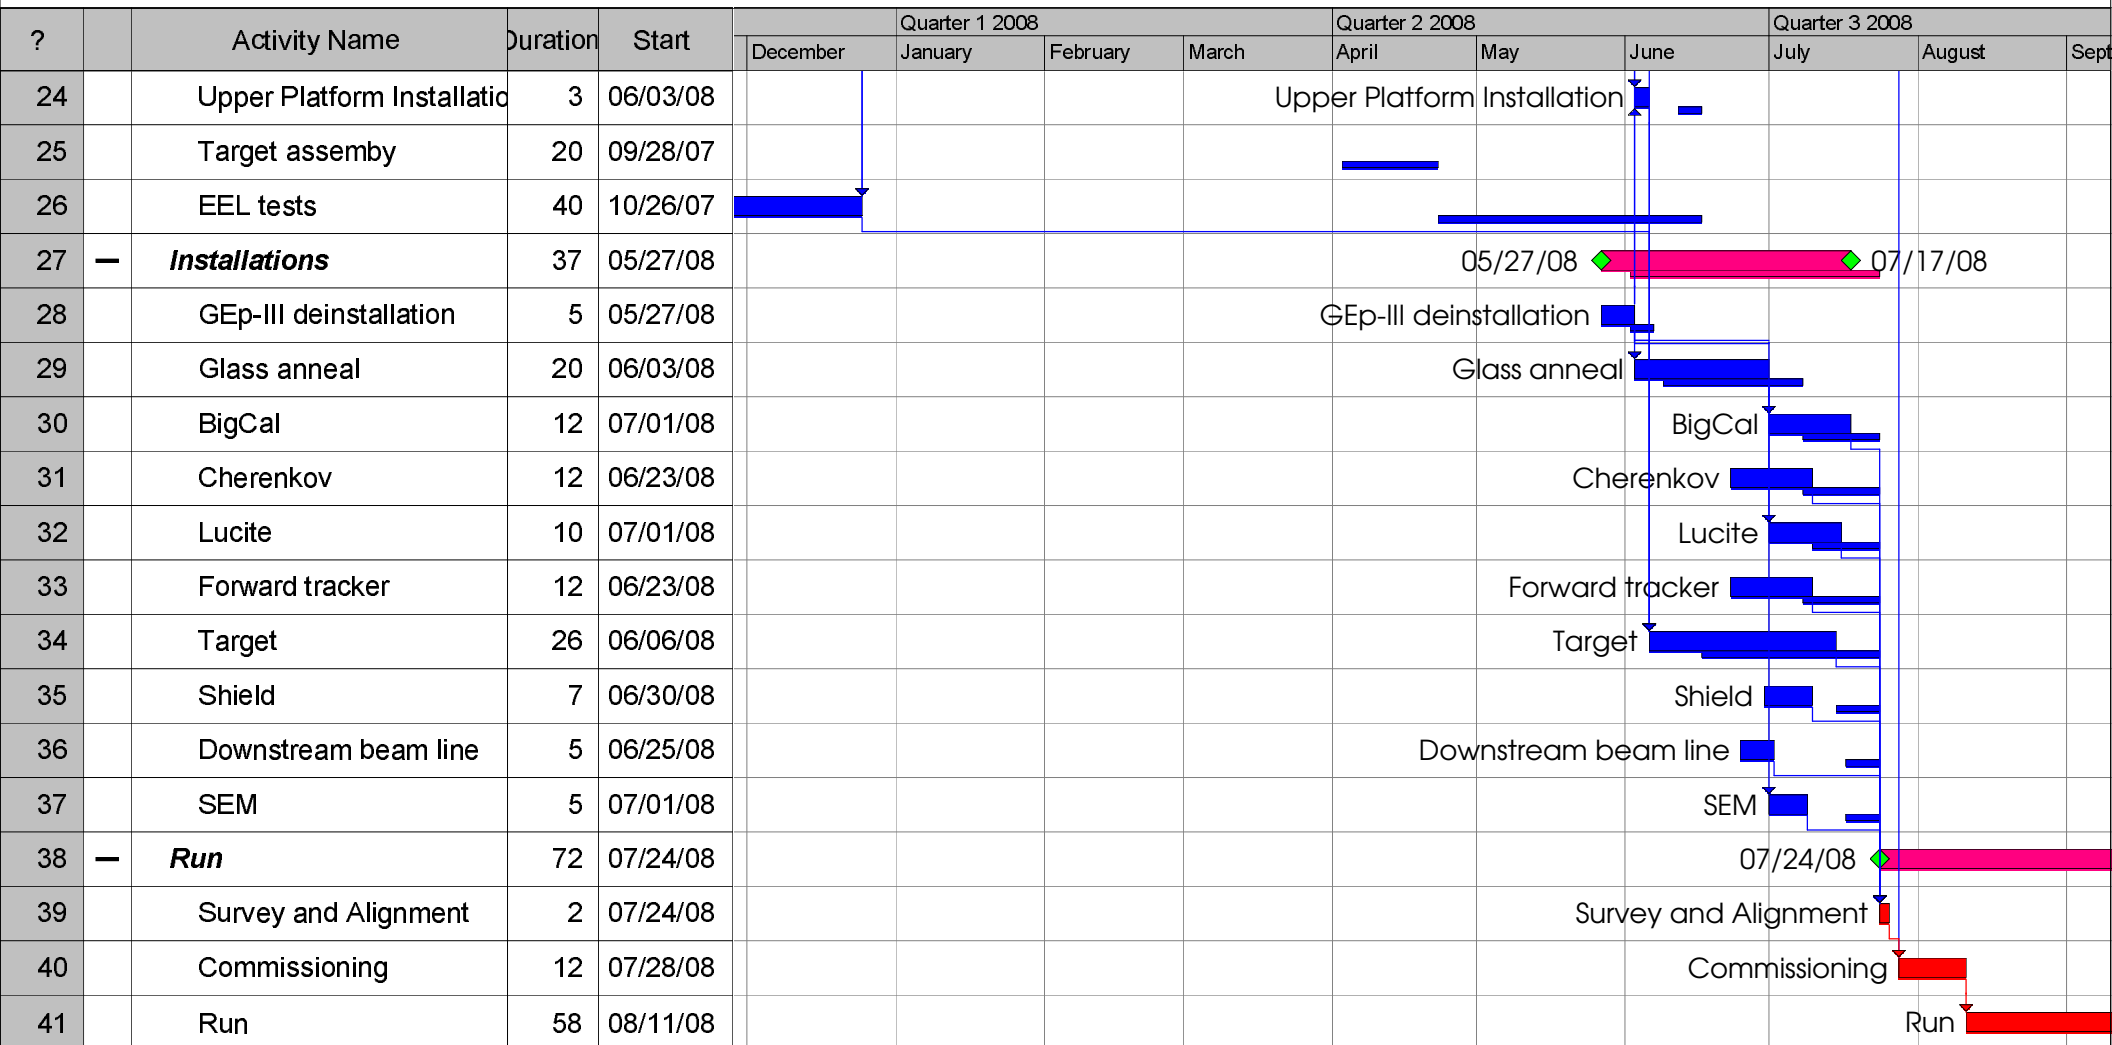

Project Start Finish Critical Activity Name Resource Names Event Start Name
 Subproject Start Finish Non Crit. Activity Name Resource Names

Project Start  Finish  Critical Activity Name  Resource Names Event Start  Name
 Subproject Start  Finish  Non Crit. Activity Name  Resource Names