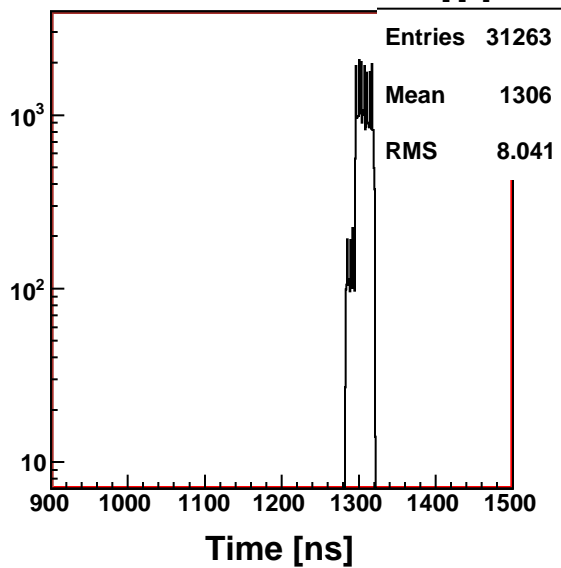

Narrow path ch

**h3**

Wide path ch

**h4**

Reference ch

**h5**

[h3 - h5]

**h\_nar**

[h4 - h5]

**h\_wide**

TDC trigger ch

**h6**