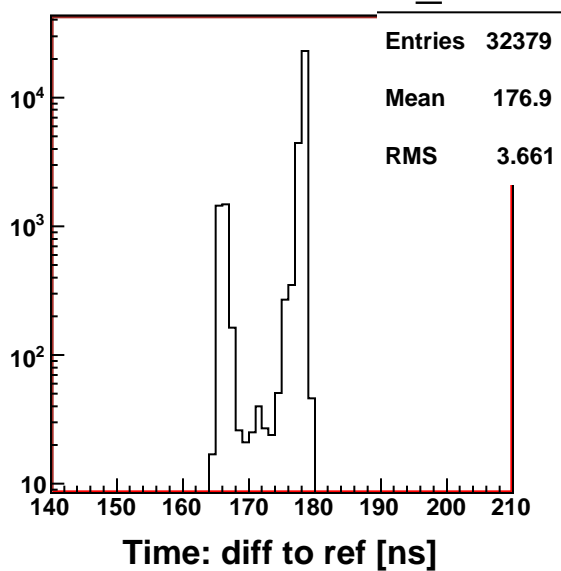

Narrow path ch

**h3**

Wide path ch

**h4**

Reference ch

**h5**

[h3 - h5]

**h\_nar**

[h4 - h5]

**h\_wide**

TDC trigger ch

**h6**