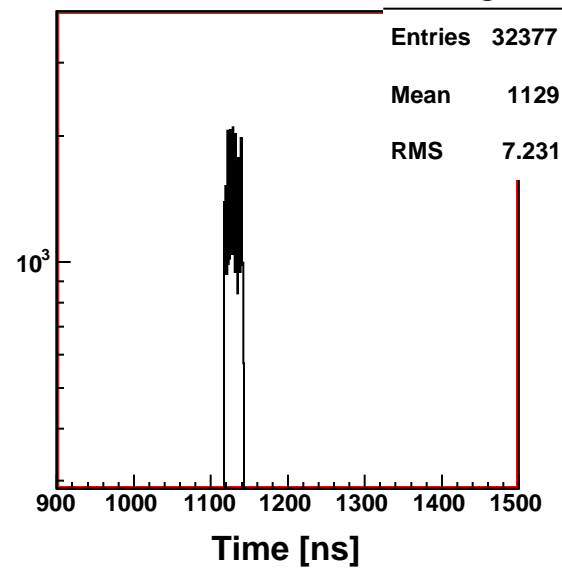

Narrow path ch

**h3**

Wide path ch

**h4**

Reference ch

**h5**

[h3 - h5]

**h\_nar**

[h4 - h5]

**h\_wide**

TDC trigger ch

**h6**