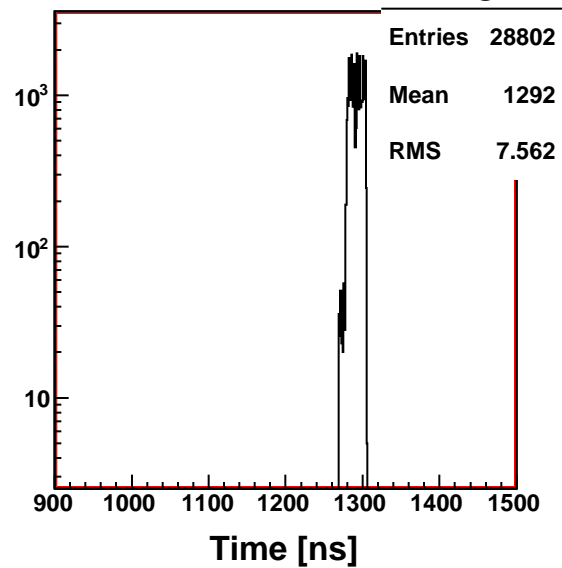

Narrow path ch

**h3**

Wide path ch

**h4**

Reference ch

**h5**

[h3 - h5]

**h\_nar**

[h4 - h5]

**h\_wide**

TDC trigger ch

**h6**