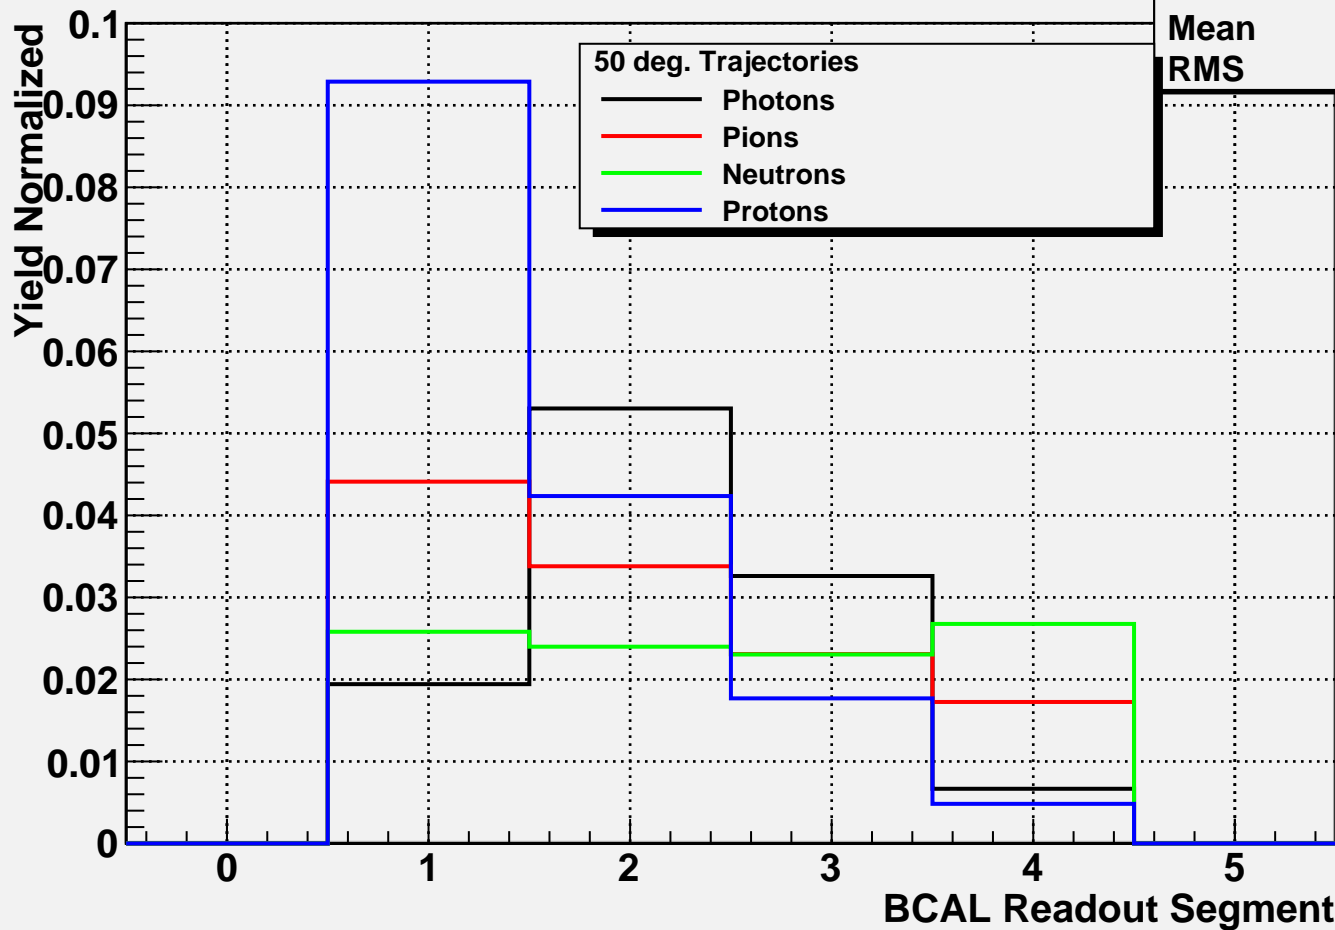

BCAL Yield Segment Ration 50deg

hist6	
Entries	77560
Mean	2.237
RMS	0.805