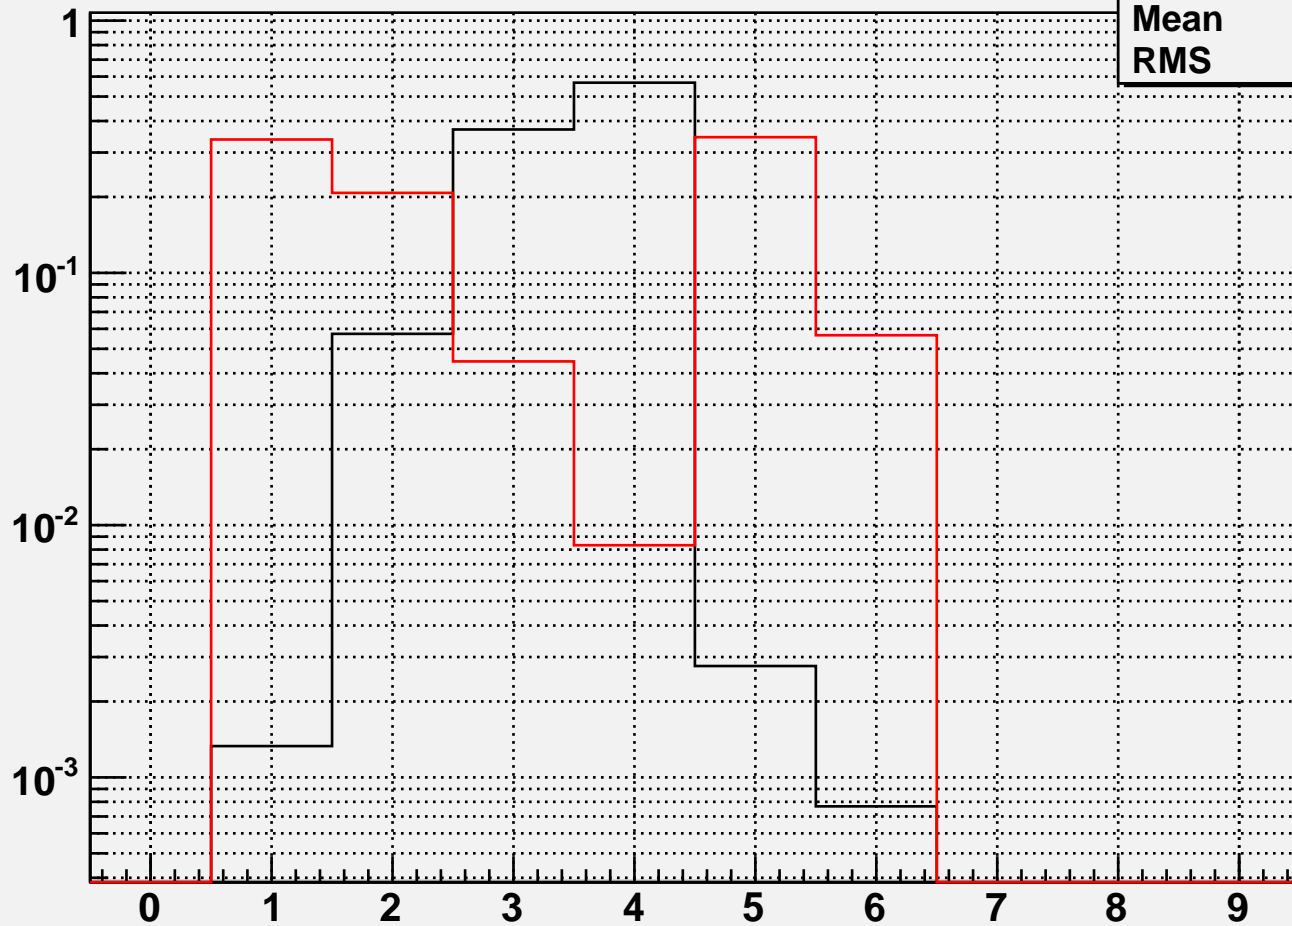

Gap Count

hist57

Entries	19539
Mean	3.515
RMS	0.6185