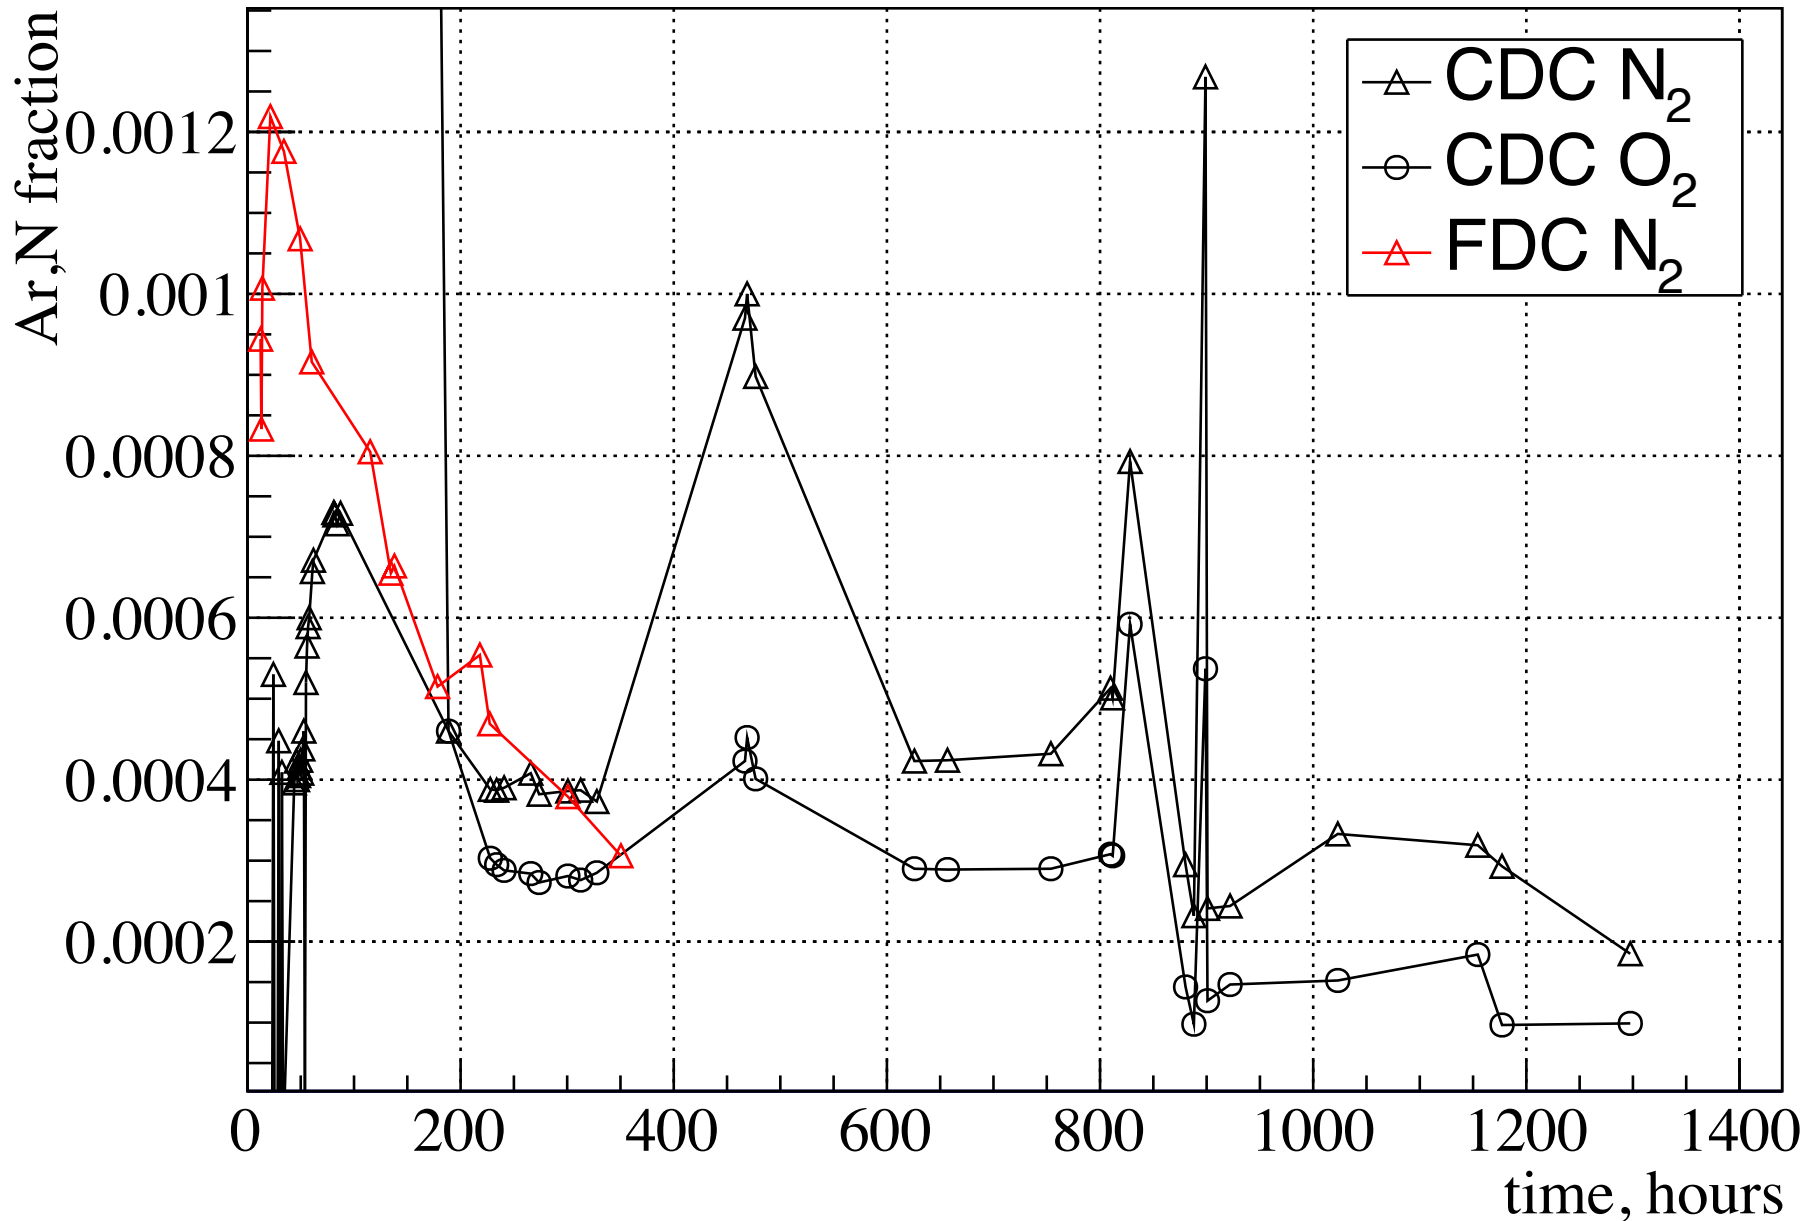

Gas studies

Gas studies

GEM-TRD in GlueX

GEM-TRD in GlueX

120x120 cm² sensitive area

GEM-TRD in GlueX

120x120 cm² sensitive area

GEM-TRD in GlueX

120x120 cm² sensitive area

GEM-TRD in GlueX

120x120 cm² sensitive area