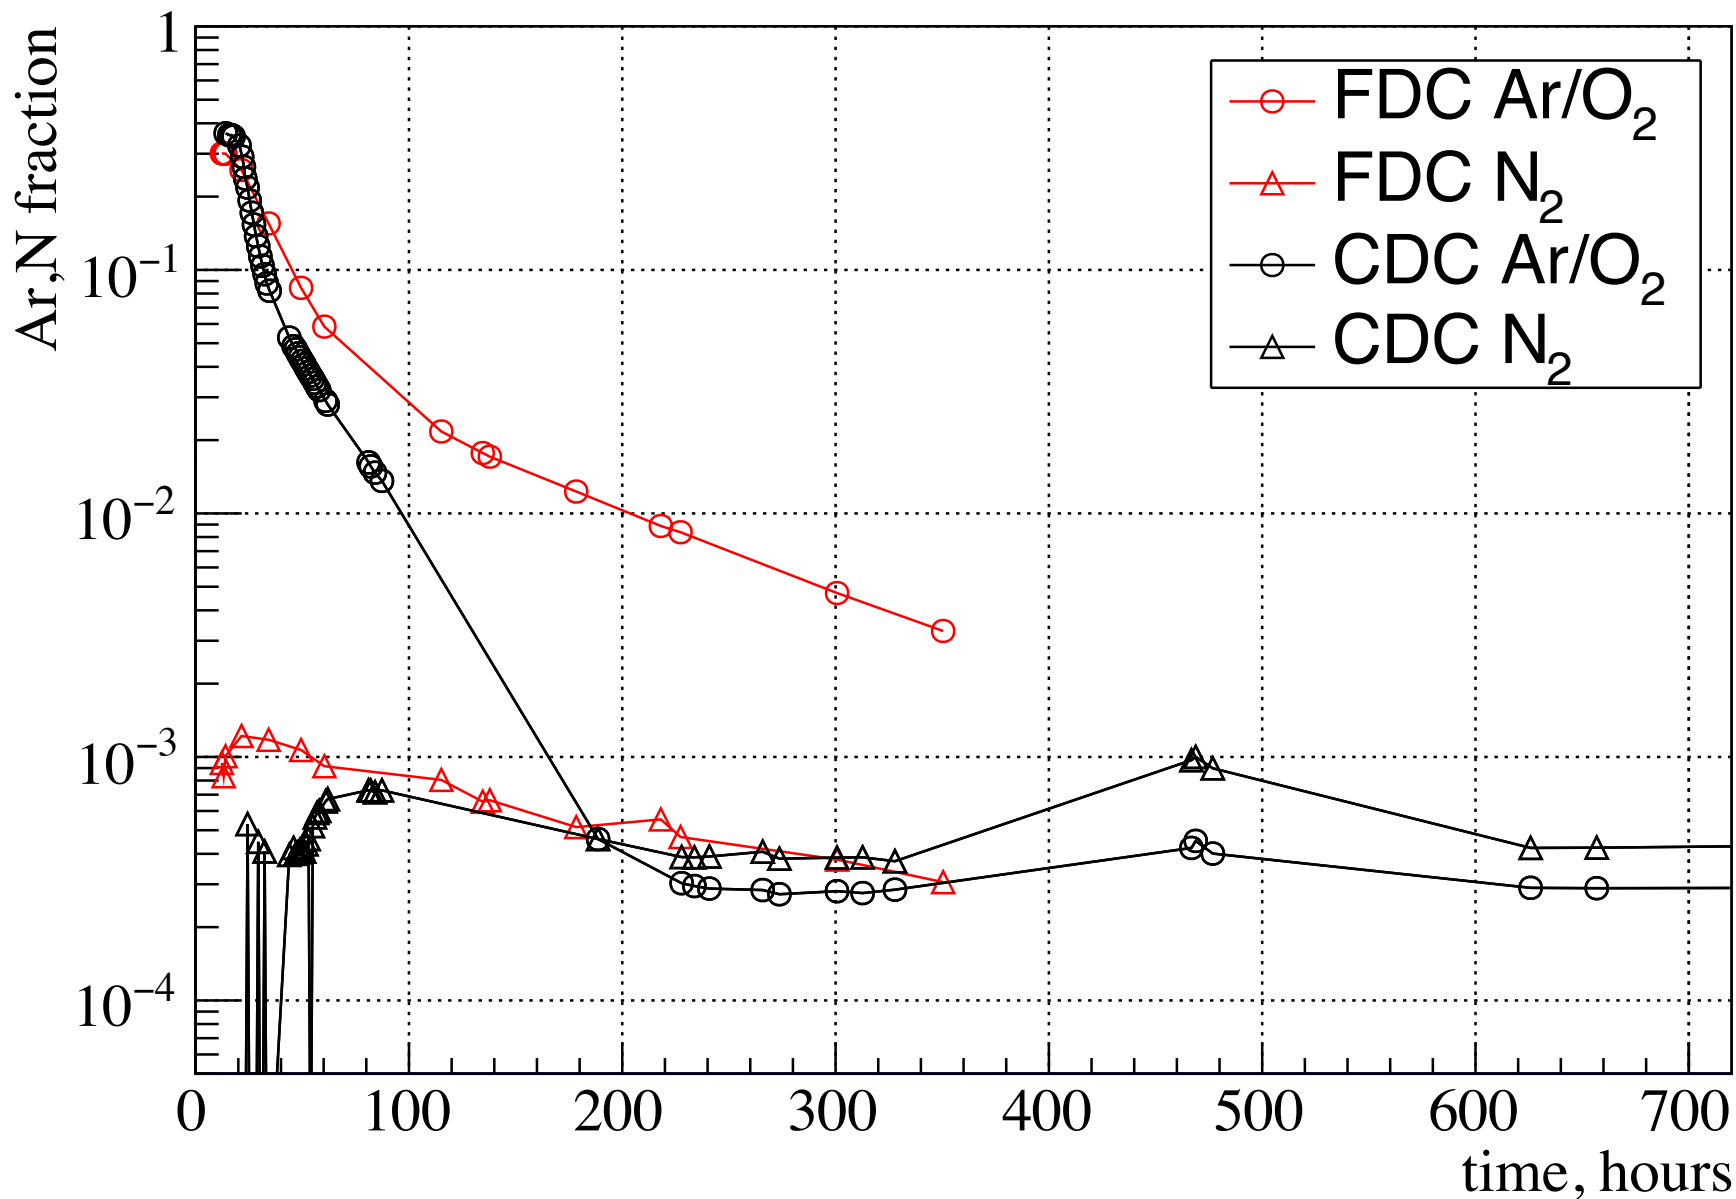

Gas studies

Gas studies

GEM-TRD in GlueX

GEM-TRD in GlueX

120x120 cm² sensitive area

GEM-TRD in GlueX

120x120 cm² sensitive area

GEM-TRD in GlueX

120x120 cm² sensitive area

GEM-TRD in GlueX

120x120 cm² sensitive area