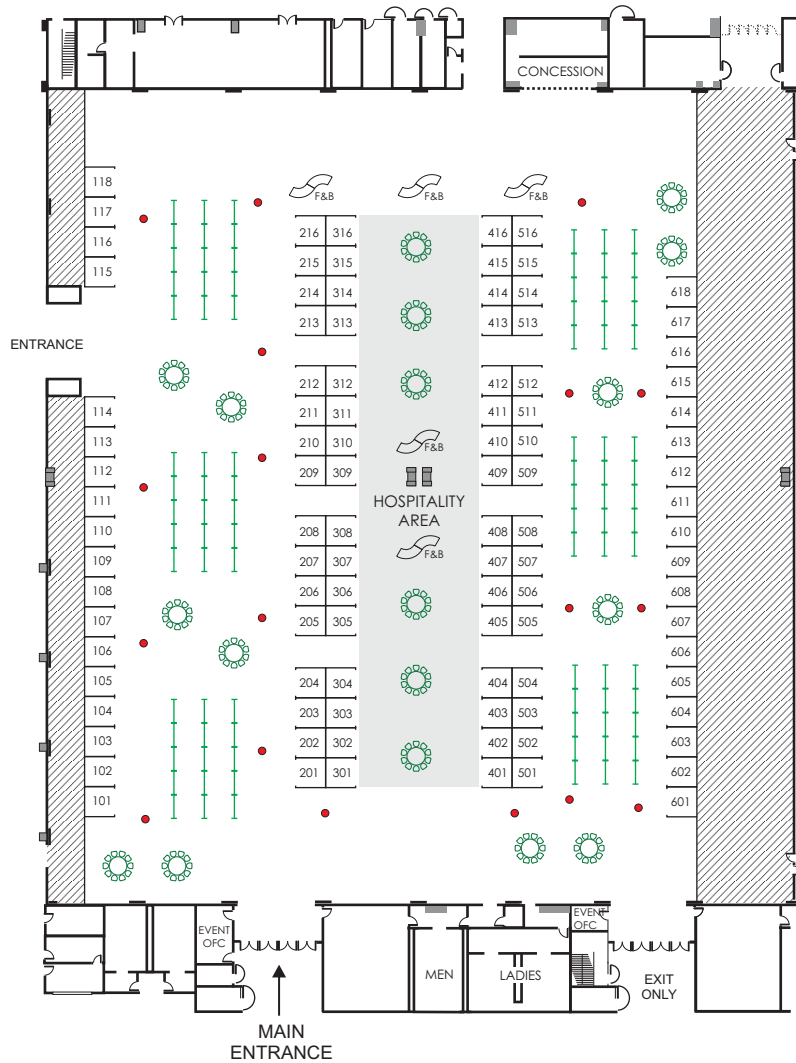

GREATER RICHMOND CONVENTION CENTER

WHERE VIRGINIA MEETS THE WORLD

EXHIBIT HALL A

(100) 10'X10' BOOTHS
 [(90) 4'x8' POSTER PANELS
 (180 FACES/360 POSTERS)

EVENT: IEEE Particle Accelerator Conf	Version: A14
EVENT DATE: May 3-8, 2015	Revised: 2-13-15
LOCATION: GRCC- Hall A	
SCALE: 1"=64' BOOTH: 10x10	