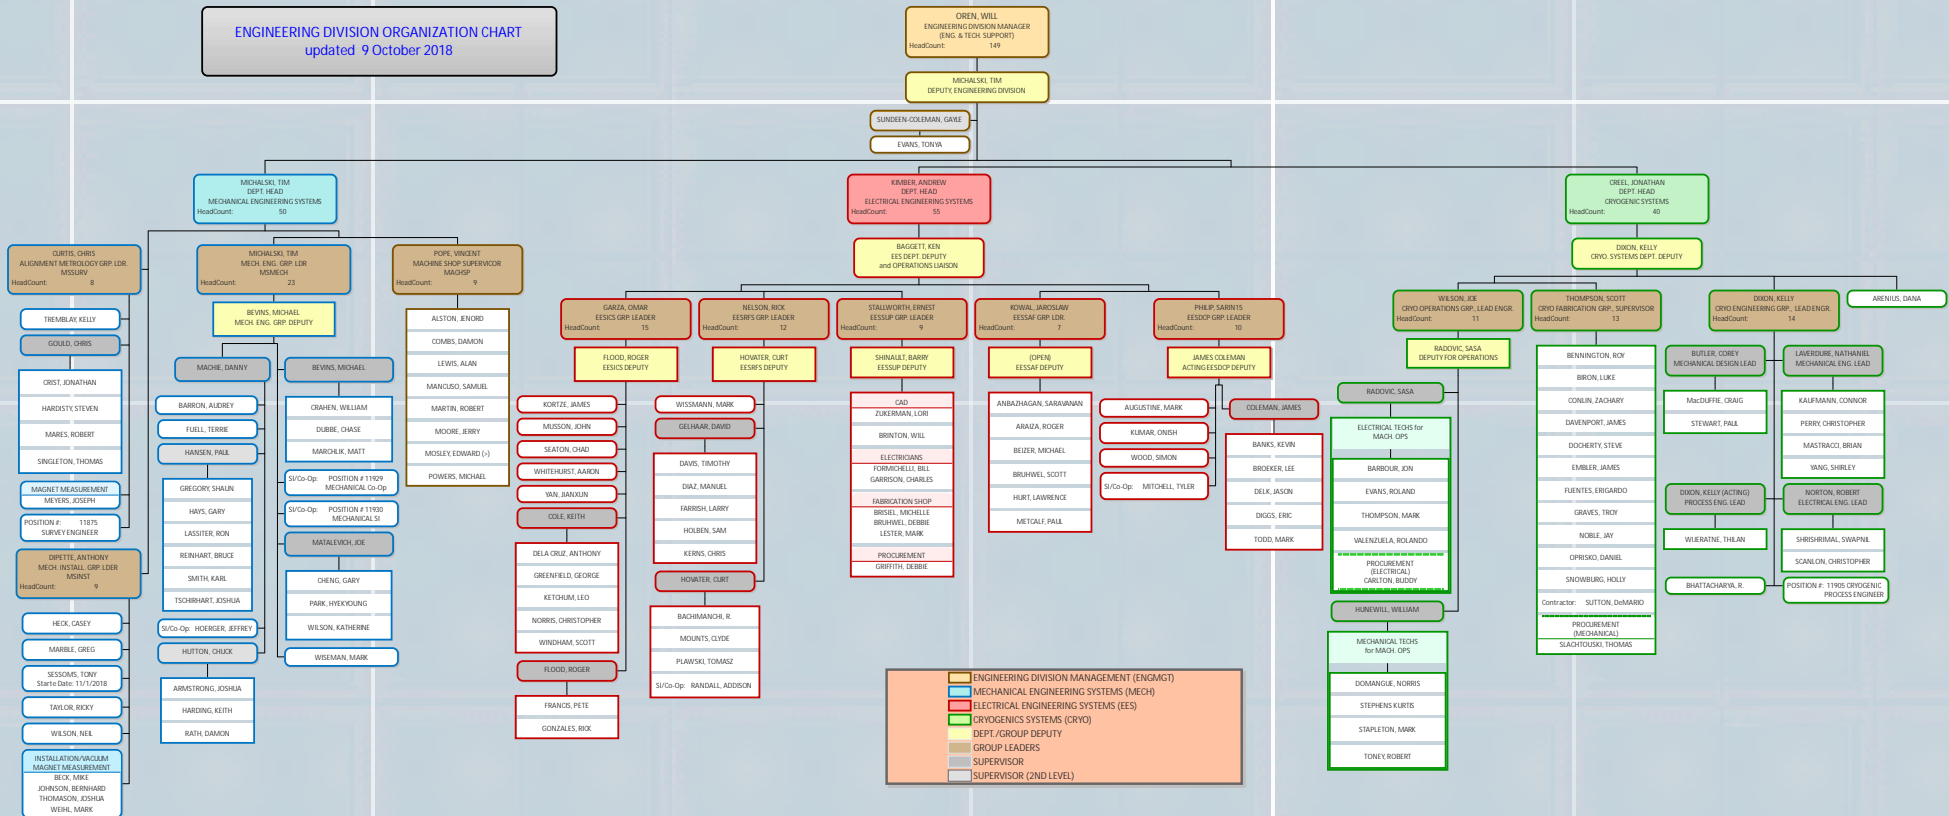

# ENGINEERING DIVISION ORGANIZATION CHART

updated 9 October 2018

**Legend:**

- ENGINEERING DIVISION MANAGEMENT (ENG/AGMT)
- MECHANICAL ENGINEERING SYSTEMS (MECH)
- ELECTRICAL ENGINEERING SYSTEMS (EES)
- CRYOGENICS SYSTEMS (CRYO)
- DEPT./GROUP DEPUTY
- GROUP LEADERS
- SUPERVISOR
- SUPERVISOR (2ND LEVEL)