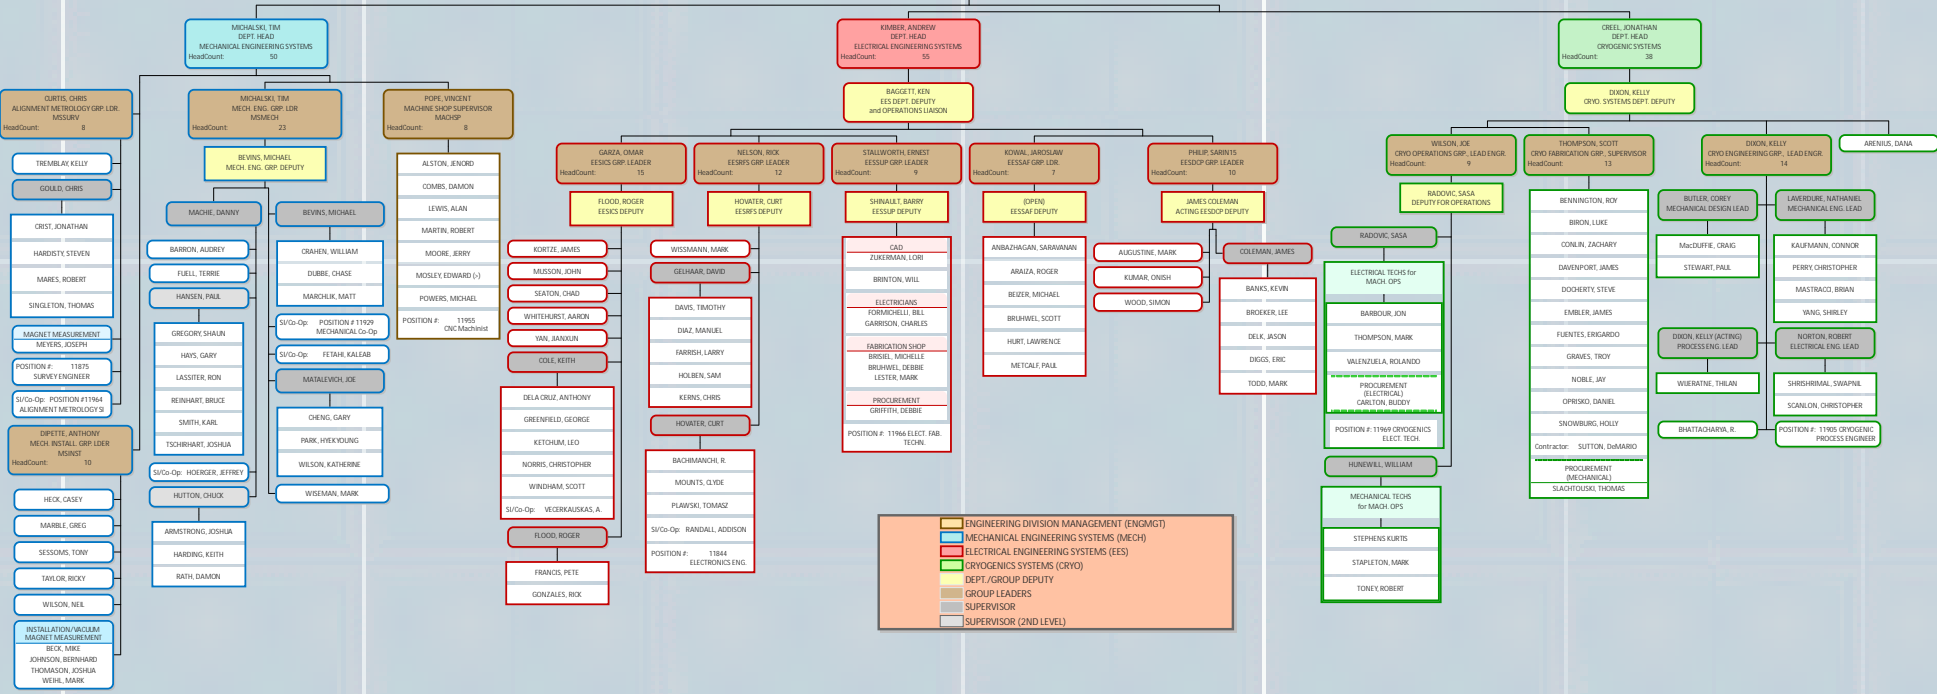

# ENGINEERING DIVISION ORGANIZATION CHART

updated 16 JANUARY 2019

- ENGINEERING DIVISION MANAGEMENT (ENGMGT)
- MECHANICAL ENGINEERING SYSTEMS (MECH)
- ELECTRICAL ENGINEERING SYSTEMS (EES)
- CRYOGENICS SYSTEMS (CRYO)
- DEPT./GROUP DEPUTY
- GROUP LEADERS
- SUPERVISOR
- SUPERVISOR (2ND LEVEL)