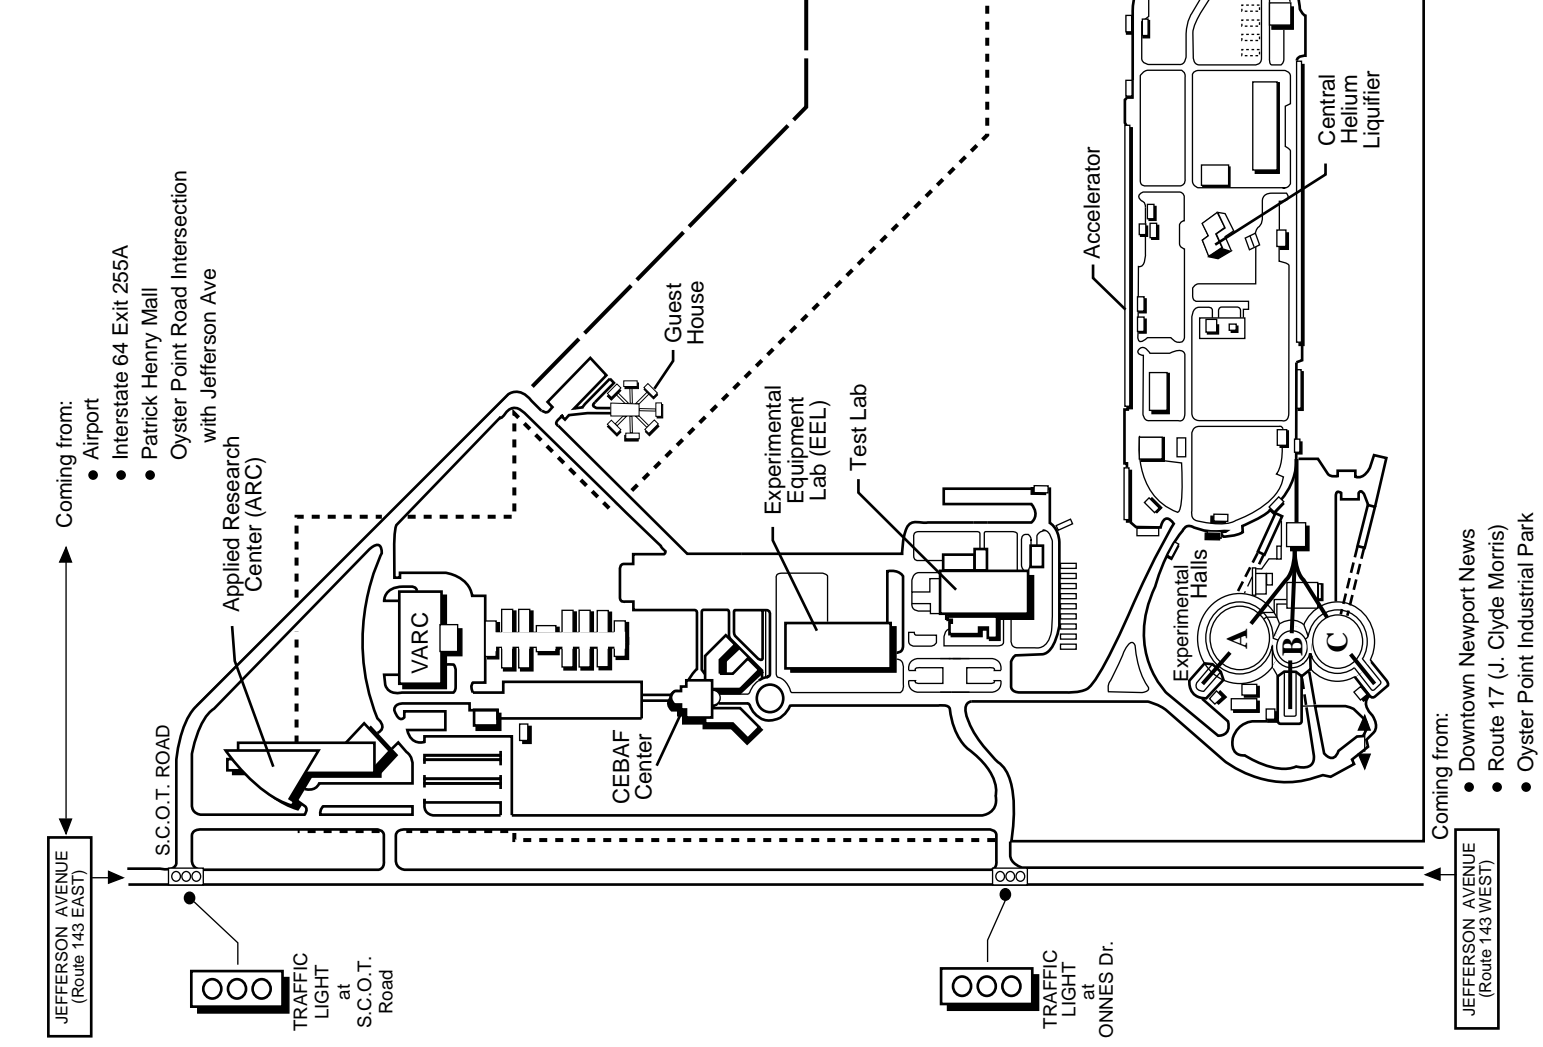

Directions from Norfolk
 Take Interstate 64 West to Exit 256A - Oyster Point Road.
 Turn left onto Jefferson Avenue.
 Go the distance of about 3 blocks and turn left onto Onnes Road.
 Take first left and follow signs to ARC bldg. parking.

Directions from Williamsburg/Richmond
 Take Interstate 64 East to Exit 256A - Oyster Point Road.
 Turn left onto Jefferson Avenue.
 Go the distance of about 3 blocks and turn left onto Onnes Road.
 Take first left and follow signs to ARC bldg. parking.

From J. Clyde Morris Blvd./Rout 17 - East or West Bound
 From Rt. 17/Newport Square Shopping Center, turn onto Diligence Dr.
 . Go To Thimble Shoals Blvd. and make a right turn.
 Turn right onto Jefferson Avenue.
 Go the distance of about 3 blocks and turn right onto Onnes Road.
 Take first left and follow signs to ARC bldg. parking.

- Coming from:
- Airport
 - Interstate 64 Exit 255A
 - Patrick Henry Mall
 - Oyster Point Road Intersection with Jefferson Ave

- Coming from:
- Downtown Newport News
 - Route 17 (J. Clyde Morris)
 - Oyster Point Industrial Park