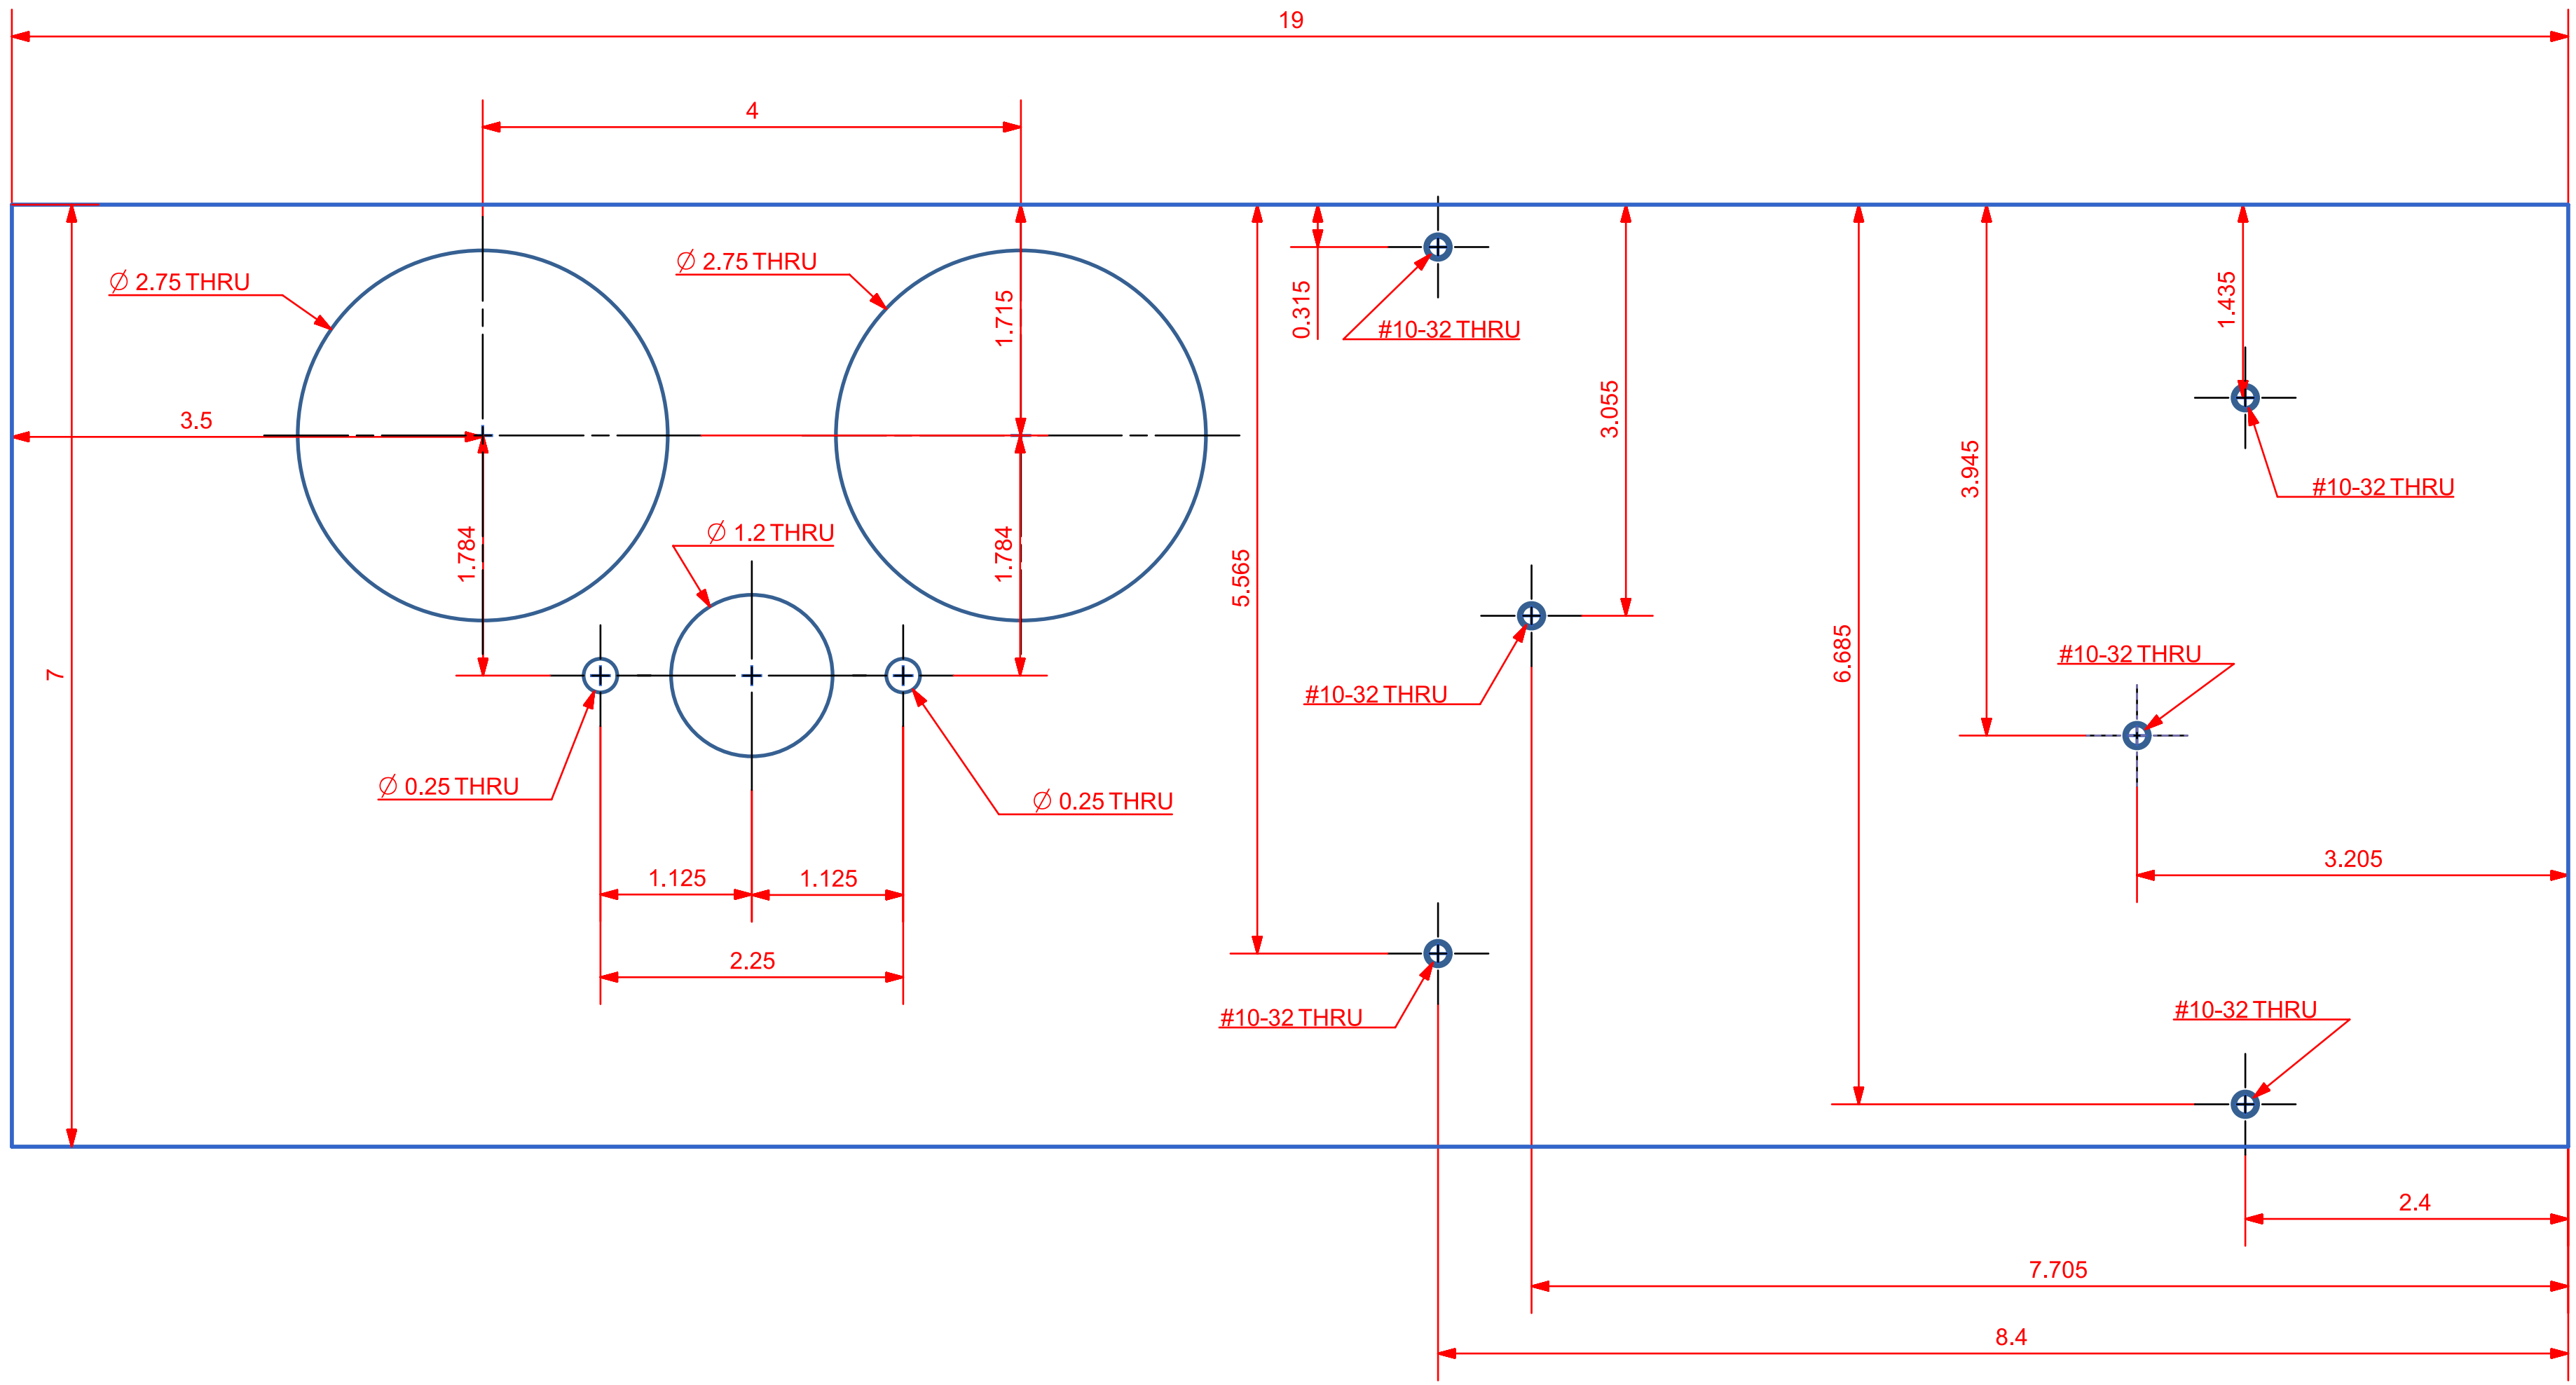

1 2 3 4 5 6 7 8 9 10

A B C D E F G H

NOTES:  
 1. All dimensions are in inches

Revision History:  
 2020-09-15: Changed #10-24 threaded holes with #10-32 threaded holes

<b>Hall A GEM Gas Flow Distribution</b>
<b>Regulator Panel</b>
Tyler Lemon
Detector Support Group
August 12, 2020 (Rev. Sept. 15, 2020)

1 2 3 4 5 6 7 8 9 C