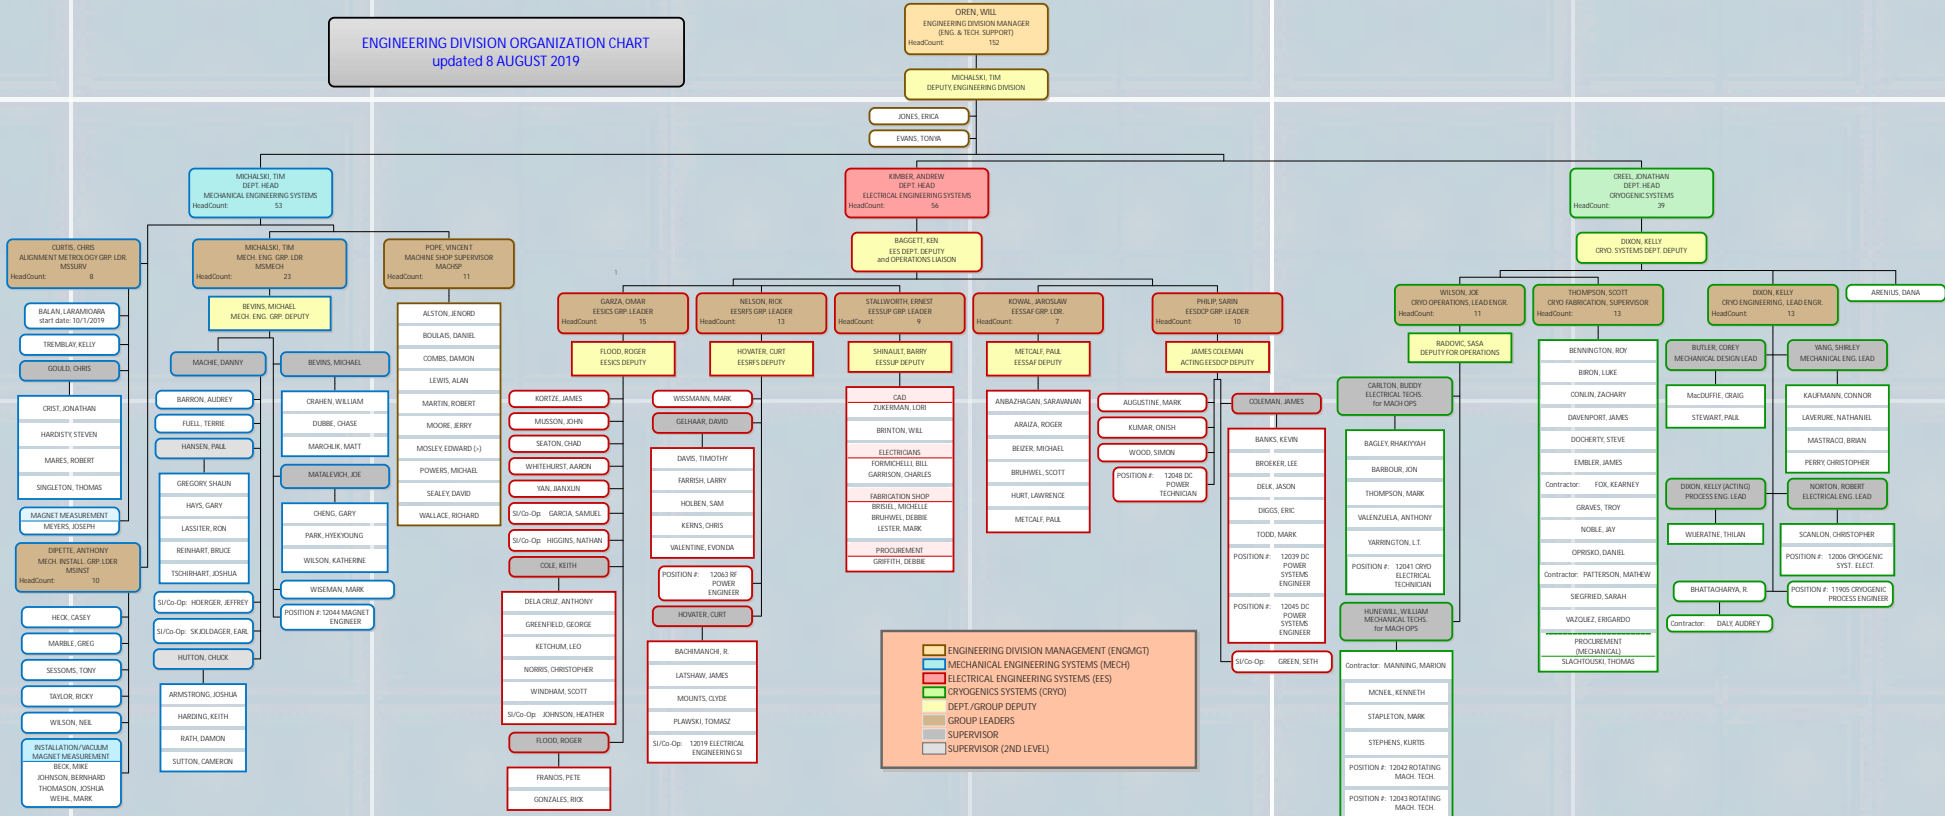

ENGINEERING DIVISION ORGANIZATION CHART

updated 8 AUGUST 2019

ENGINEERING DIVISION MANAGEMENT (ENMGMT)
MECHANICAL ENGINEERING SYSTEMS (MECH)
ELECTRICAL ENGINEERING SYSTEMS (EES)
CRYOGENICS SYSTEMS (CRYO)
DEPT. /GROUP DEPUTY
GROUP LEADERS
SUPERVISOR
SUPERVISOR (2ND LEVEL)