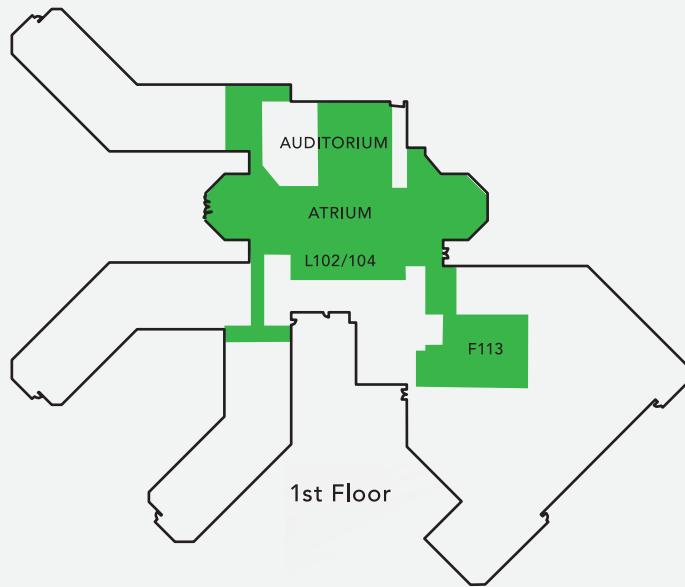

JEFFERSON LAB GENERAL ACCESS AREAS

All other areas Property Protection Areas (Jefferson Lab badge required)

CEBAF CENTER
Meeting Rooms • Atrium • Restrooms
IT Helpdesk

SERVICE SUPPORT CENTER (SSC)
Meeting Rooms • Lobby • Restrooms
Science Education (Sci Ed) Classroom SSC 72

APPLIED RESEARCH CENTER (ARC)
(except Rooms 213, 213A, L215,
225, 231, 233, 737 & 738)

RESIDENCE FACILITY