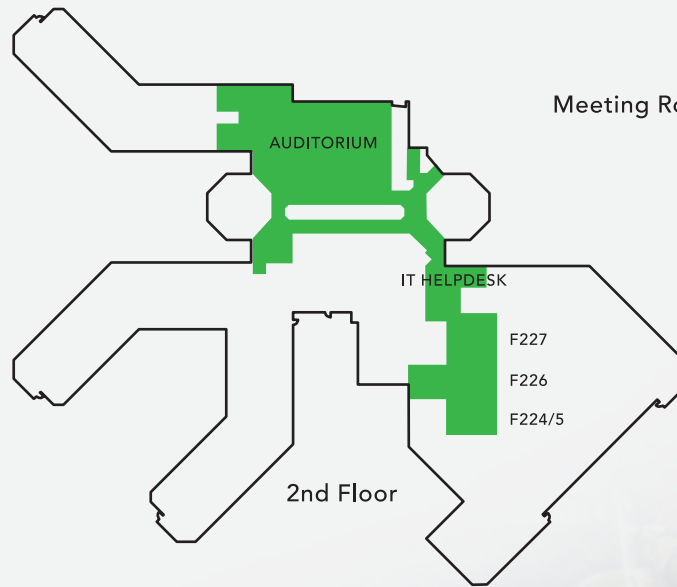

JEFFERSON LAB GENERAL ACCESS AREAS

All other areas Property Protection Areas (Jefferson Lab badge required)

CEBAF CENTER
Meeting Rooms • Atrium • Restrooms
IT Helpdesk

SERVICE SUPPORT CENTER (SSC)
Meeting Rooms • Lobby • Restrooms
Science Education (Sci Ed) Classroom SSC 72

APPLIED RESEARCH CENTER (ARC)
(except Rooms 213, 213A, L215,
225, 231, 233, 737 & 738)

RESIDENCE FACILITY