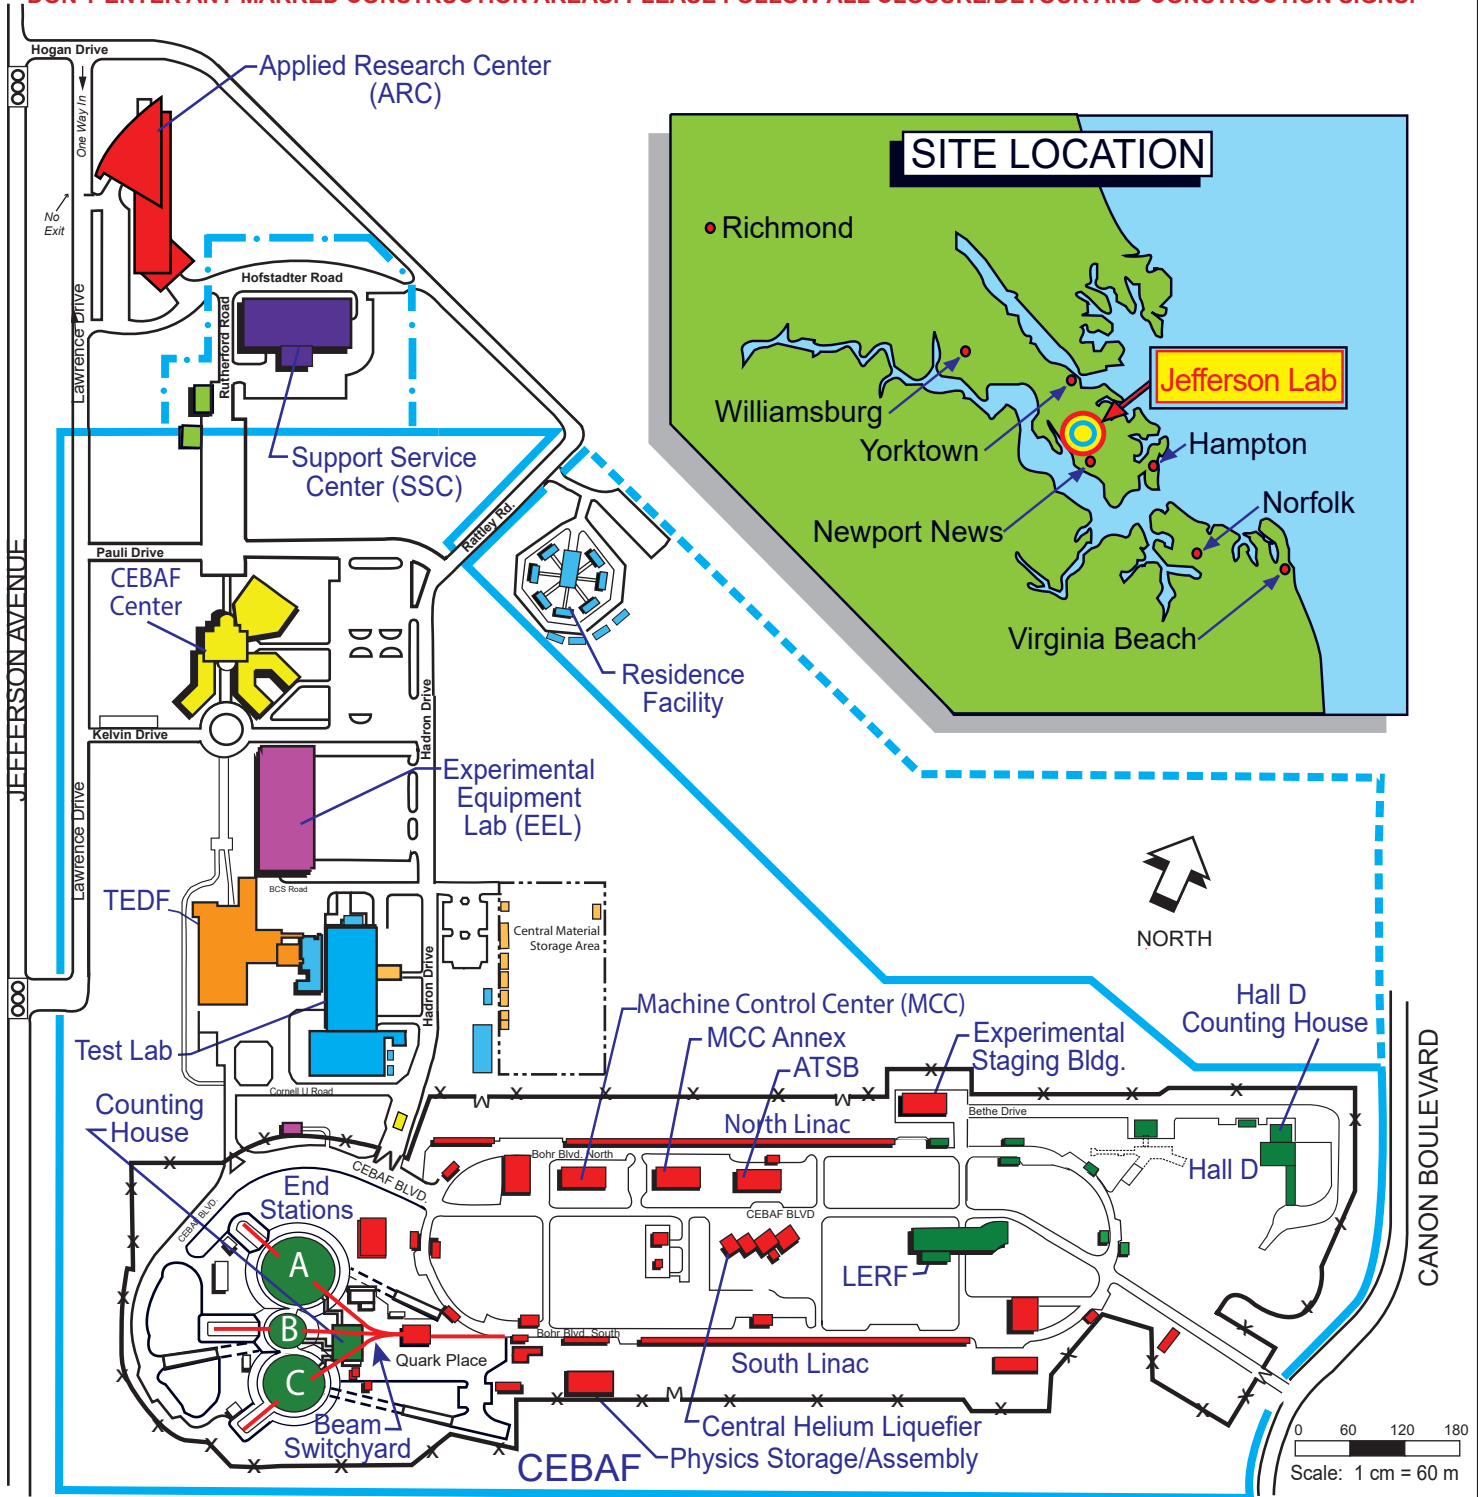

SITE PLAN

USE CAUTION WHILE DRIVING AND/OR WALKING AROUND JLAB. SEVERAL CONSTRUCTION PROJECTS ARE UNDERWAY. DON'T ENTER ANY MARKED CONSTRUCTION AREAS. PLEASE FOLLOW ALL CLOSURE/DETOUR AND CONSTRUCTION SIGNS.

ColorSitePlan OCT 2017: mbs

- Boundaries of DOE Owned Property
- . - . - Boundaries of DOE Leased Property
- - - - - Boundaries of SURA Property
- x x x x Accelerator Site Fence